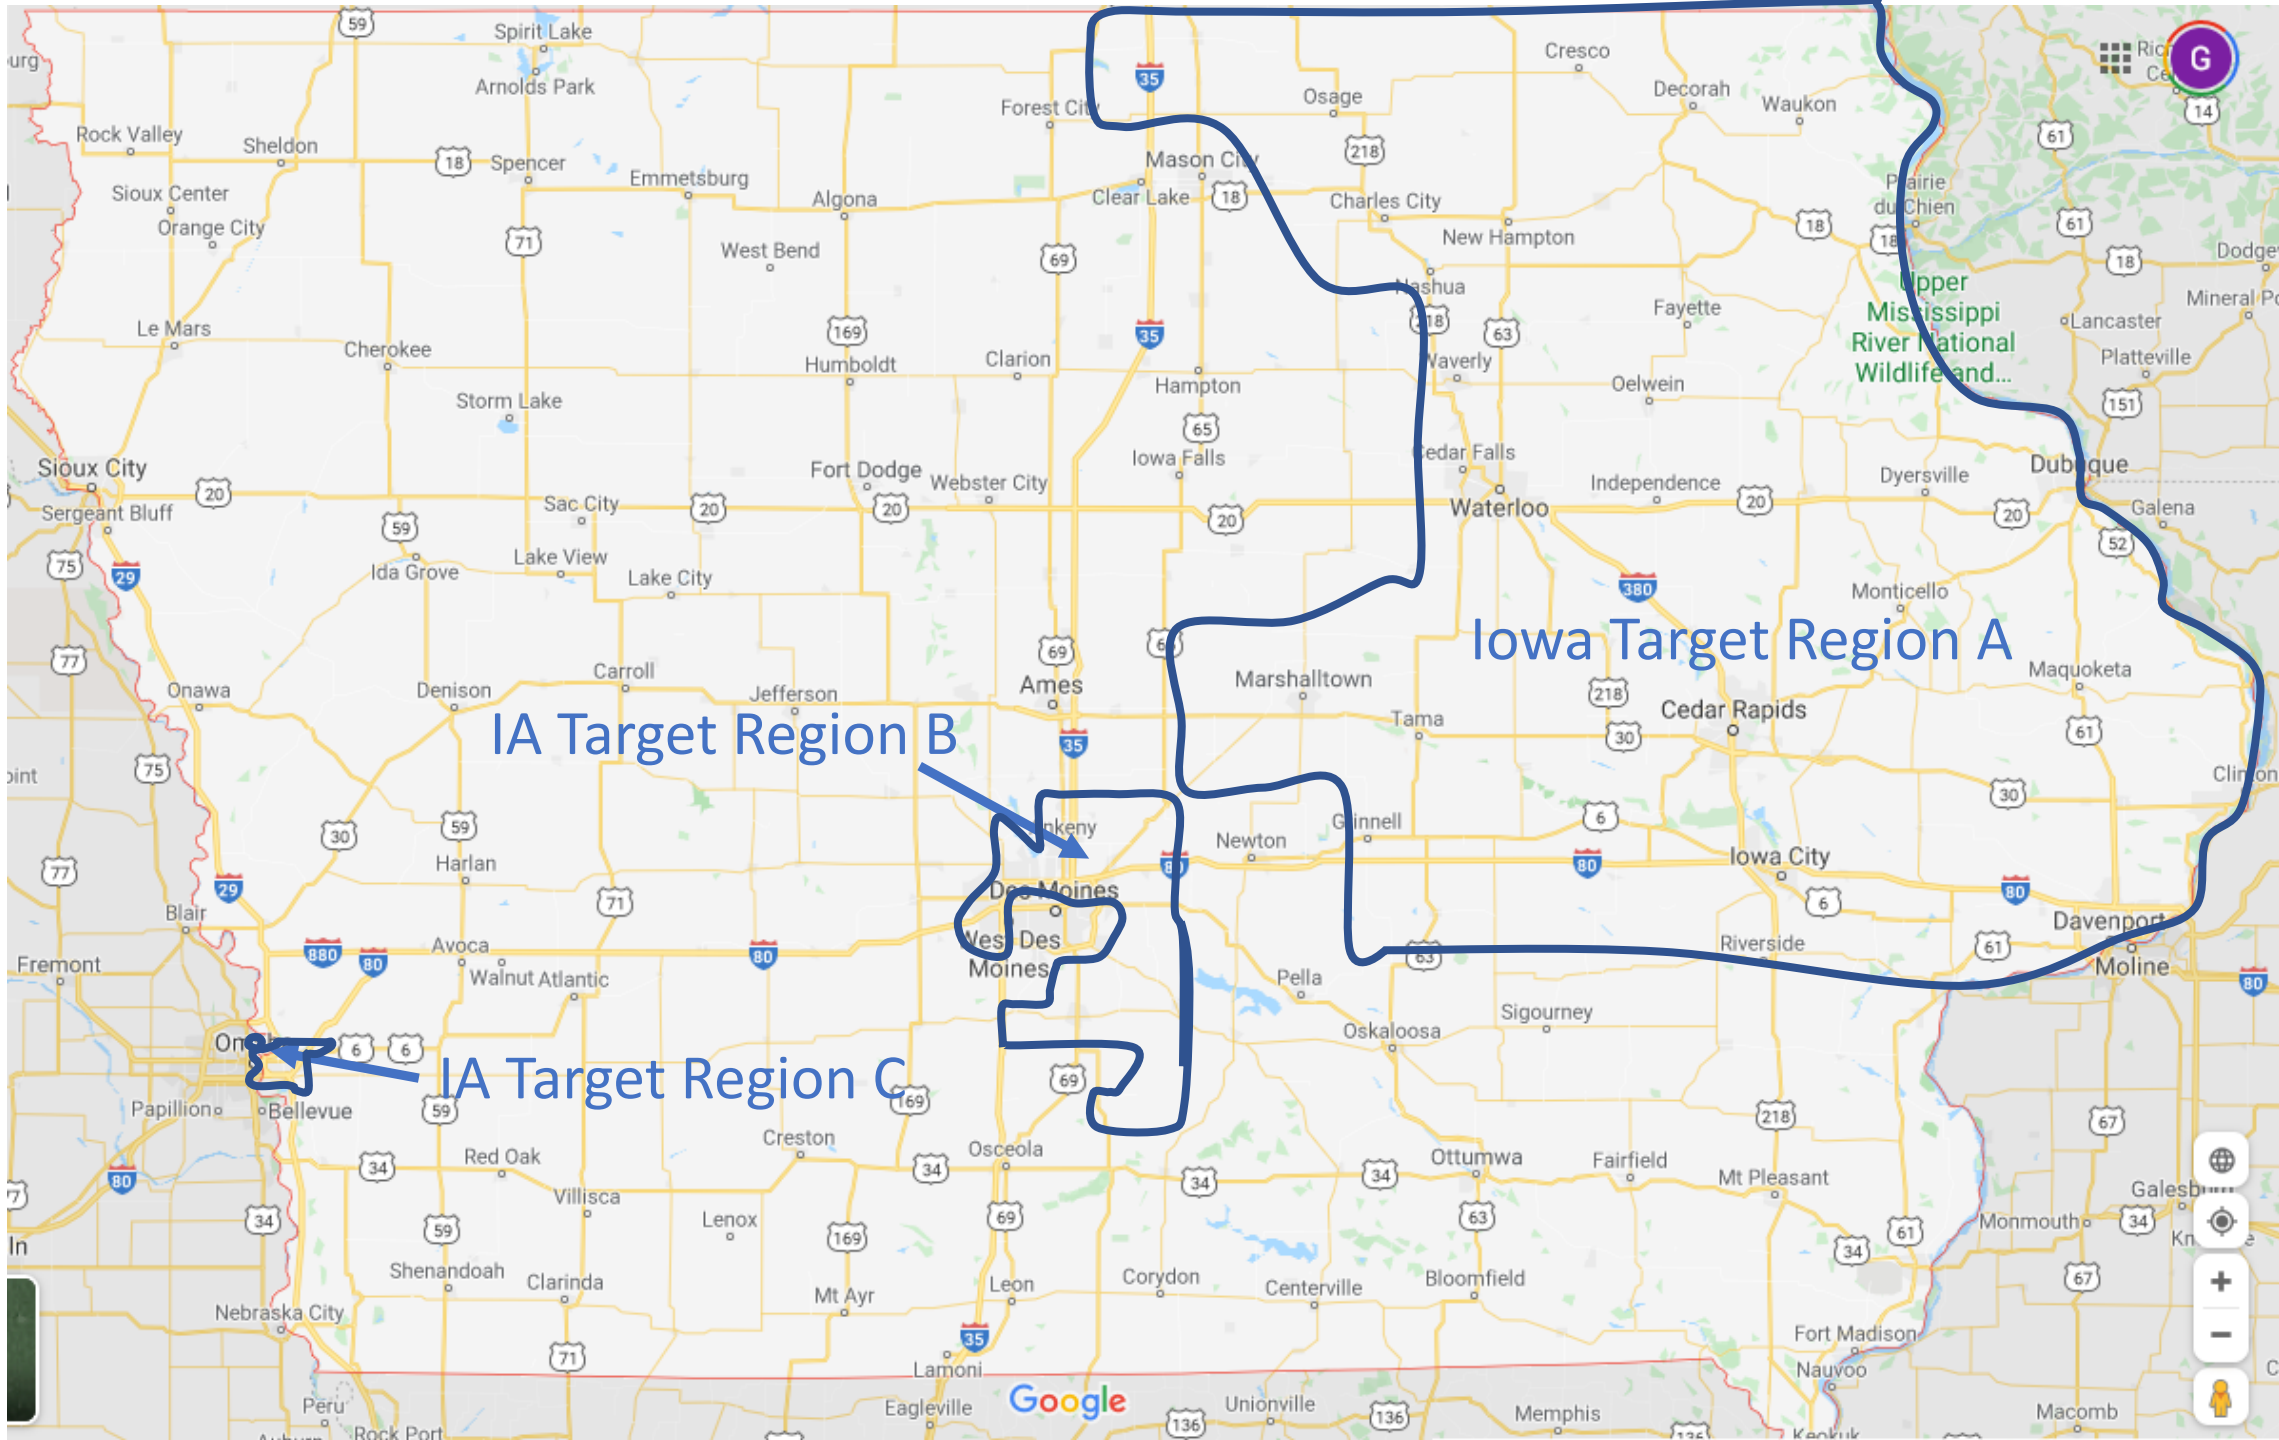

CaPA Target Regions

AZ, NC, GA & IA Target Regions

Public CaPA Target Region Maps AZ, NC, GA, IA

The following maps can be shared publicly

AZ Target
Regions B

North Carolina Target Region A

NC Target Region C

and nearby places

NC Target Region D

Denver
Davidson
Kannapolis
Lowesville
Huntersville
Concord
Mt Pleasant
Harrisburg
Charlotte
Belmont
Mt Holly
Midland
Stanfield
Mint Hill
Fairview
Matthews
Indian Trail
Unionville
Pineville
Weddington
Fort Mill
Indian Land
Tega Cay
Lake Norman
Lake Wylie

16
3
73
85
485
601
200
16
77
85
27
01
218
200
74
160
205

Google

Georgia Target
Region A

FOCUS
ZONE

Atlanta Botanical Garden
Atlanta

GA Target Region B

GA Target Region C

Google

Scul Shoals
Experimental
Forest*

Iowa Target Region A

IA Target Region B

IA Target Region C

Iowa Target
Region C