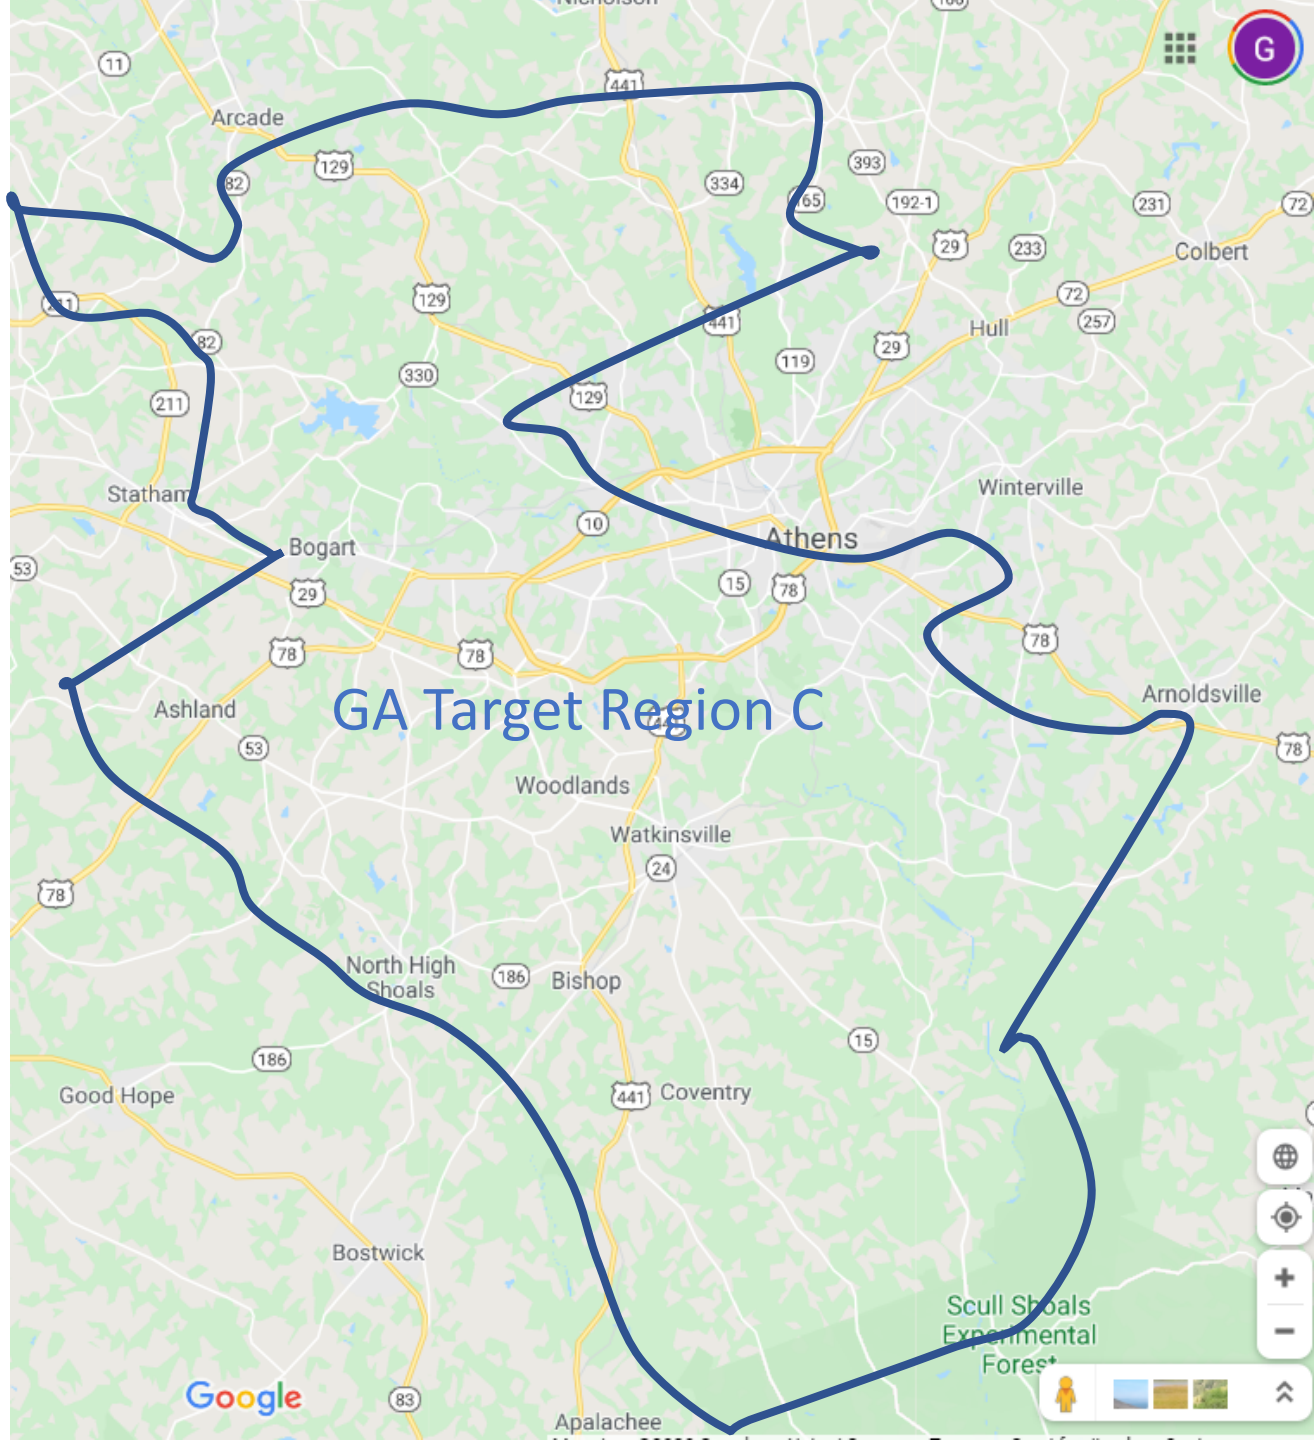

NC Target Region D

NC Target Region B

North Carolina Target Region A

FOCUS
ZONE

Uwharrie
National Forest

**FOCUS
ZONE**

**FOCUS
ZONE**

NC Target Region B

and nearby places

NC Target Region D

Denver
Davidson
Kannapolis
Lowesville
Huntersville
Concord
Mt Pleasant
Harrisburg
Charlotte
Belmont
Mt Holly
Midland
Stanfield
Mint Hill
Fairview
Matthews
Indian Trail
Unionville
Pineville
Weddington
Fort Mill
Indian Land
Tega Cay
Lake Norman
Lake Wylie

16
3
73
85
485
601
200
16
77
85
27
01
218
200
74
160
205

Google

Georgia Target
Region A

FOCUS
ZONE

Atlanta Botanical Garden
Atlanta

GA Target Region B

GA Target Region C

Google

Scul Shoals
Experimental
Forest*

Iowa Target Region A

IA Target Region B

IA Target Region C

Iowa Target
Region C