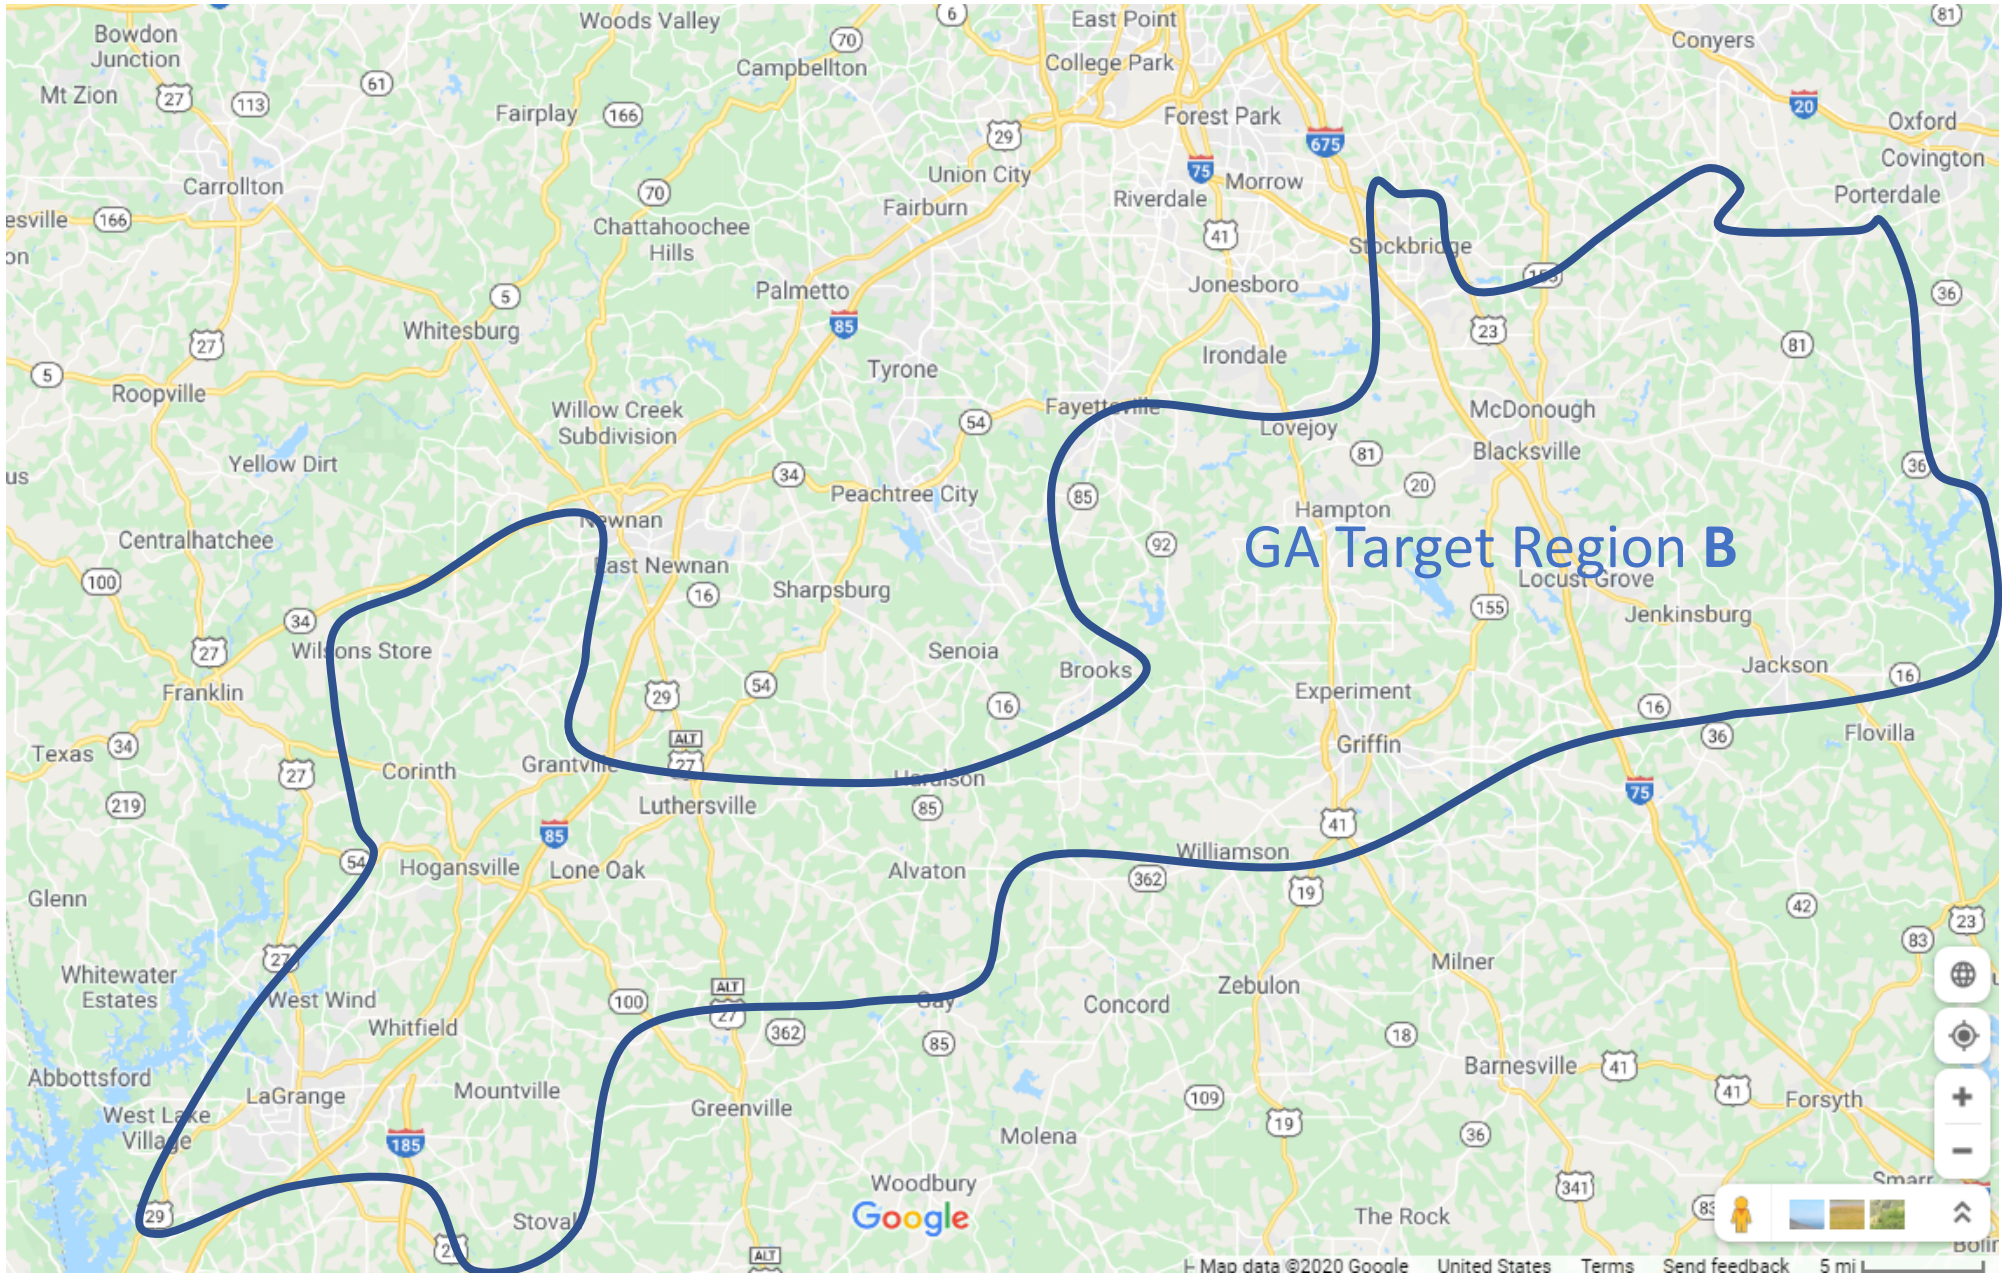

NC Target Region D

NC Target Region B

North Carolina Target Region A

FOCUS
ZONE

Uwharrie
National Forest

**FOCUS
ZONE**

**FOCUS
ZONE**

NC Target Region B

and nearby places

NC Target Region D

Denver
Davidson
Kannapolis
Lowesville
Huntersville
Concord
Mt Pleasant
Harrisburg
Charlotte
Belmont
Mt Holly
Midland
Stanfield
Mint Hill
Fairview
Matthews
Indian Trail
Unionville
Pineville
Weddington
Fort Mill
Indian Land
Tega Cay
Lake Norman
Lake Wylie

16
3
73
85
485
601
200
16
77
85
27
01
218
200
74
160
205

Google

Georgia Target
Region A

FOCUS
ZONE

Atlanta Botanical Garden
Atlanta

GA Target Region B

GA Target Region C

Google

Scul Shoals
Experimental
Forest*

Iowa Target Region A

IA Target Region B

IA Target Region C

Iowa Target
Region C