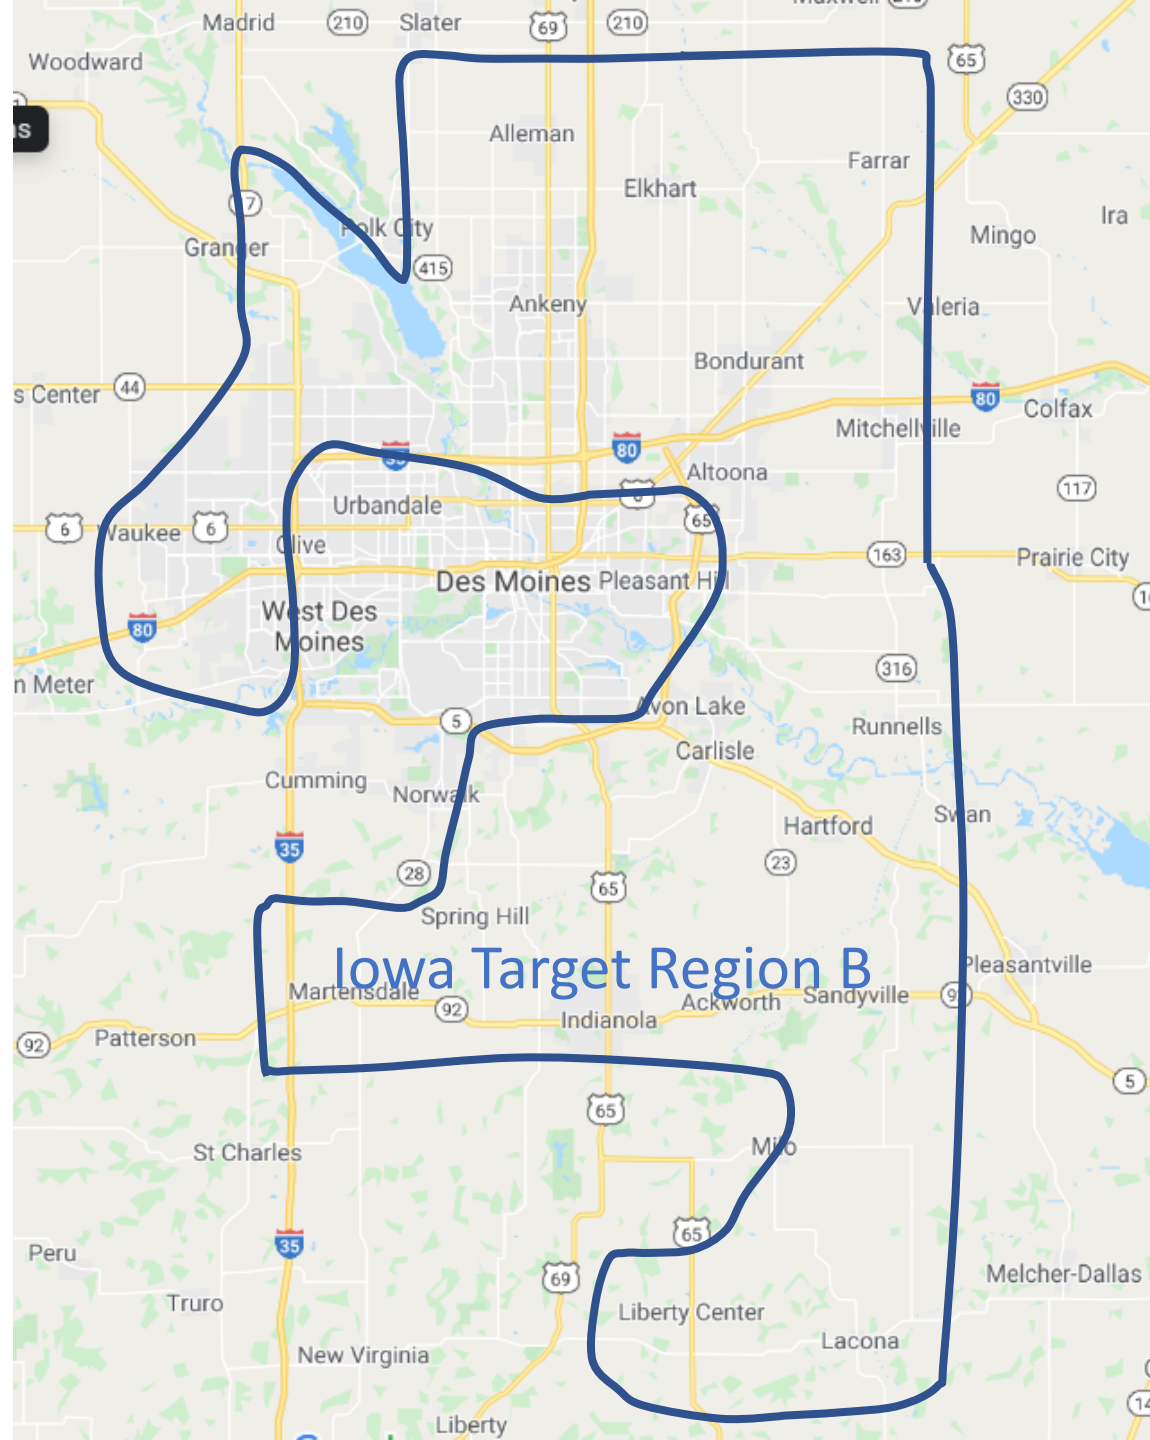

CaPA Target Regions

AZ, NC, GA & IA Target Regions

Public CaPA Target Region Maps AZ, NC, GA, IA

The following maps can be shared publicly

AZ Target
Regions B

North Carolina Target Region A

NC Target Region C

and nearby places

NC Target Region D

Denver
Davidson
Kannapolis
Lowesville
Huntersville
Concord
Mt Pleasant
Harrisburg
Charlotte
Belmont
Mt Holly
Midland
Stanfield
Mint Hill
Fairview
Matthews
Indian Trail
Unionville
Pineville
Weddington
Fort Mill
Indian Land
Tega Cay
Lake Norman
Lake Wylie

16
3
73
85
485
601
200
16
77
85
27
01
218
200
74
160
205

Google

Georgia Target
Region A

FOCUS
ZONE

Atlanta Botanical Garden
Atlanta

GA Target Region B

GA Target Region C

Google

Scul Shoals
Experimental
Forest*

Iowa Target Region A

IA Target Region B

IA Target Region C

Iowa Target
Region C