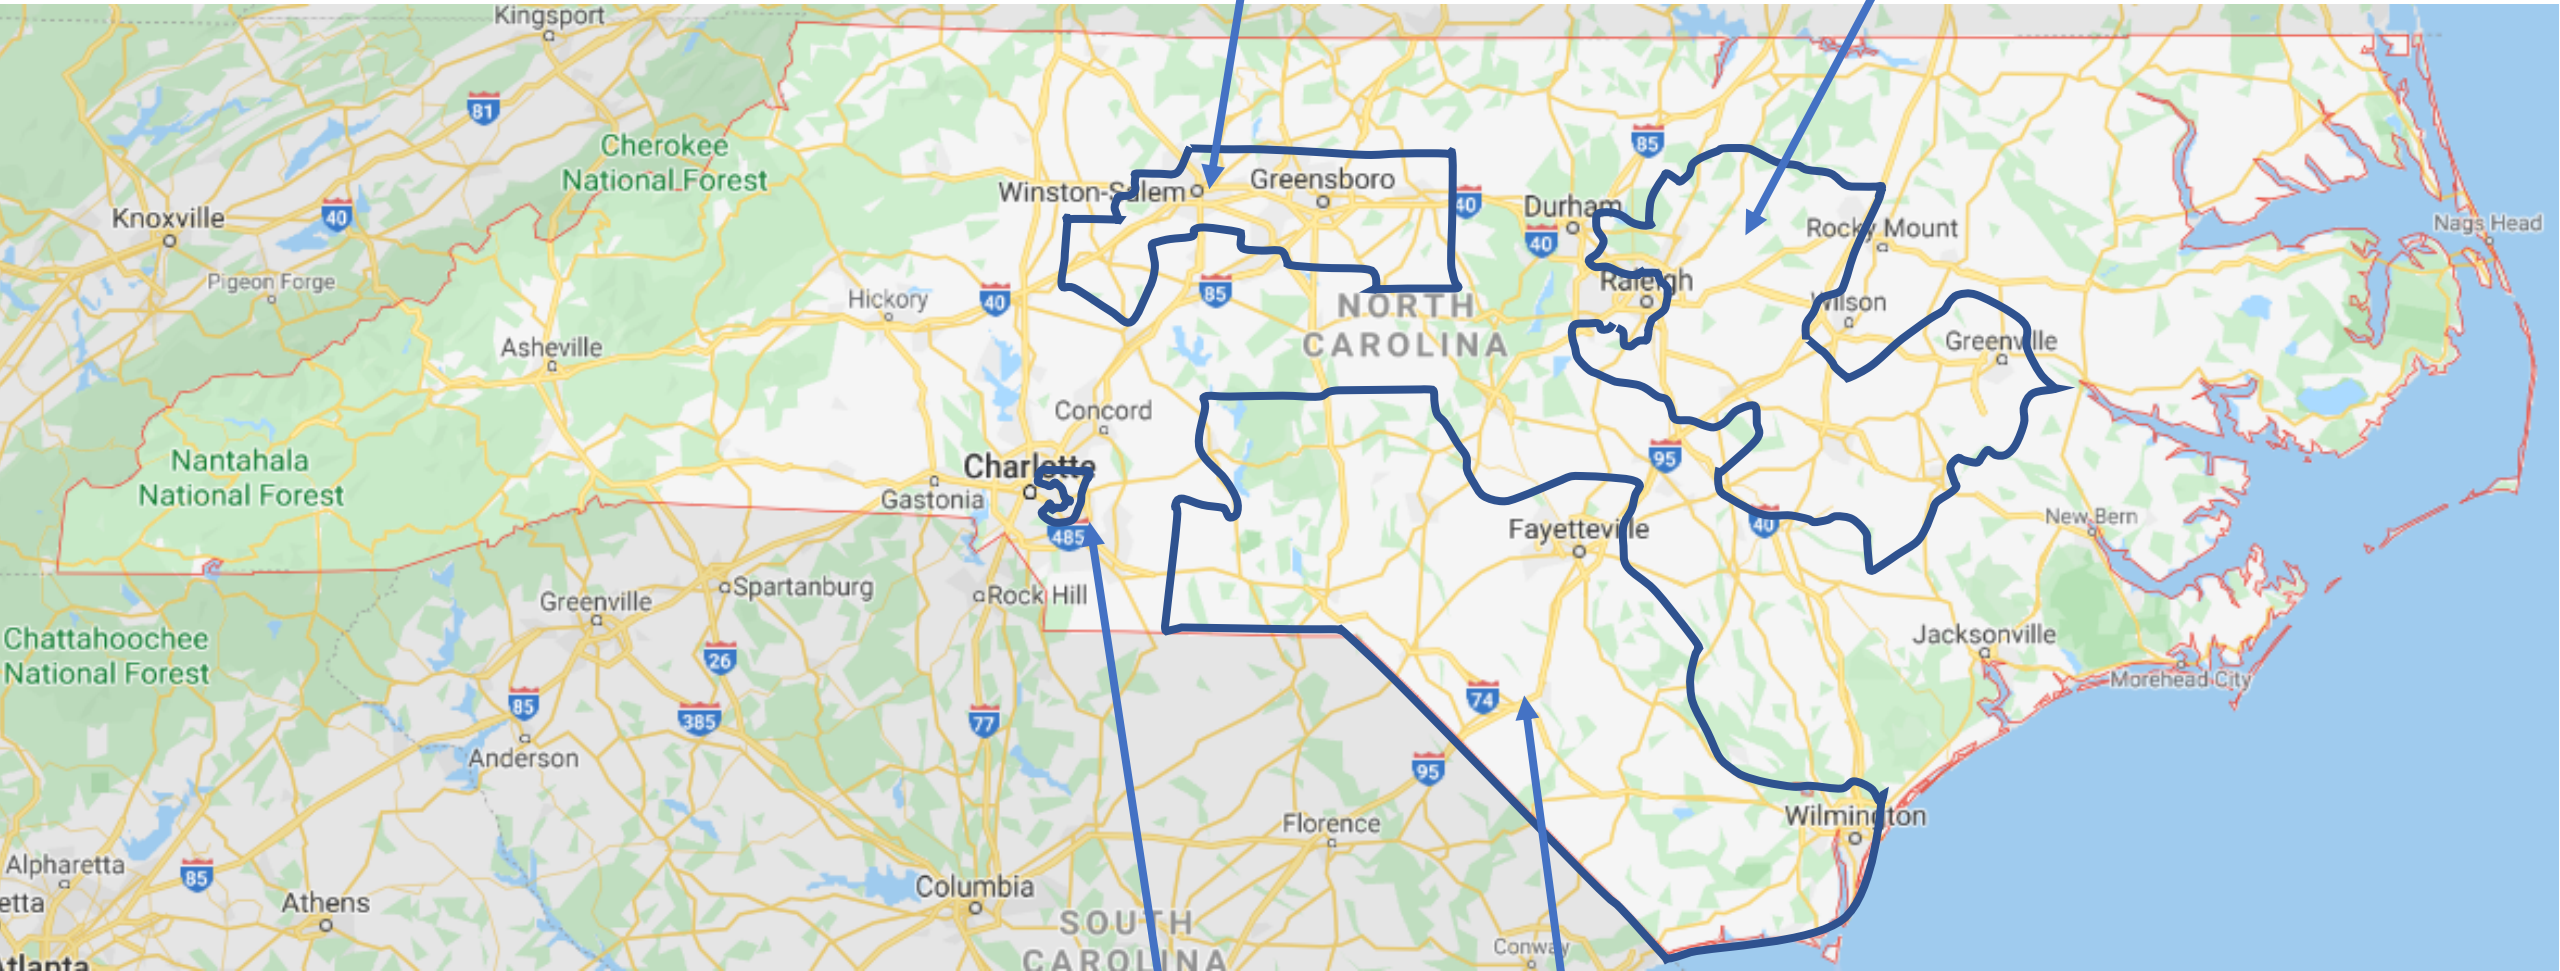

CaPA Target Regions

AZ, NC, GA & IA Target Regions

Public CaPA Target Region Maps AZ, NC, GA, IA

The following maps can be shared publicly

AZ Target
Regions B

North Carolina Target Region A

NC Target Region C

NC Target Region D

NC Target Region B

North Carolina Target Region A

FOCUS
ZONE

Uwharrie
National Forest

**FOCUS
ZONE**

**FOCUS
ZONE**

NC Target Region B

and nearby places

NC Target Region D

Denver
Davidson
Kannapolis
Lowesville
Huntersville
Concord
Mt Pleasant
Harrisburg
Charlotte
Belmont
Mt Holly
Midland
Stanfield
Mint Hill
Fairview
Matthews
Indian Trail
Unionville
Pineville
Weddington
Fort Mill
Indian Land
Tega Cay
Lake Norman
Lake Wylie

Scul Shoals
Experimental
Forest*

Iowa Target Region A

IA Target Region B

IA Target Region C

Iowa Target
Region C