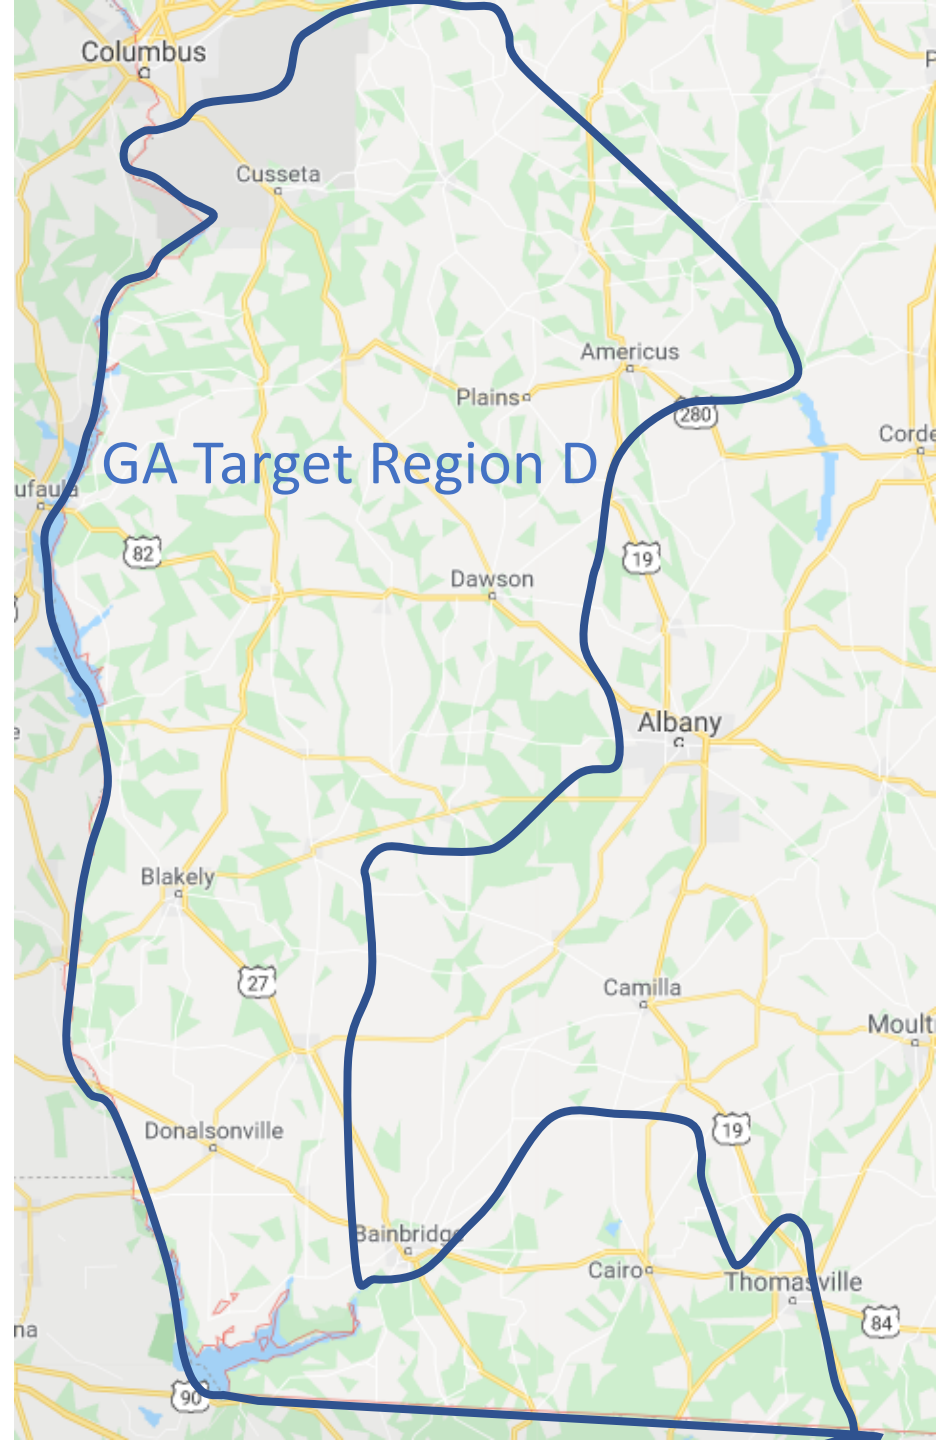

CaPA Target Regions

AZ, NC, GA & IA Target Regions

Public CaPA Target Region Maps AZ, NC, GA, IA

The following maps can be shared publicly

AZ Target
Regions B

North Carolina Target Region A

NC Target Region C

and nearby places

NC Target Region D

Denver
Davidson
Kannapolis
Lowesville
Huntersville
Concord
Mt Pleasant
Harrisburg
Charlotte
Belmont
Mt Holly
Midland
Stanfield
Mint Hill
Fairview
Matthews
Indian Trail
Unionville
Pineville
Weddington
Fort Mill
Indian Land
Tega Cay
Lake Norman
Lake Wylie

16
3
73
85
485
601
200
16
77
85
27
01
218
200
74
160
205

Google

Georgia Target
Region A

FOCUS
ZONE

Atlanta Botanical Garden
Atlanta

GA Target Region B

GA Target Region C

Google

Scul Shoals
Experimental
Forest*

Iowa Target Region A

IA Target Region B

IA Target Region C

Iowa Target
Region C