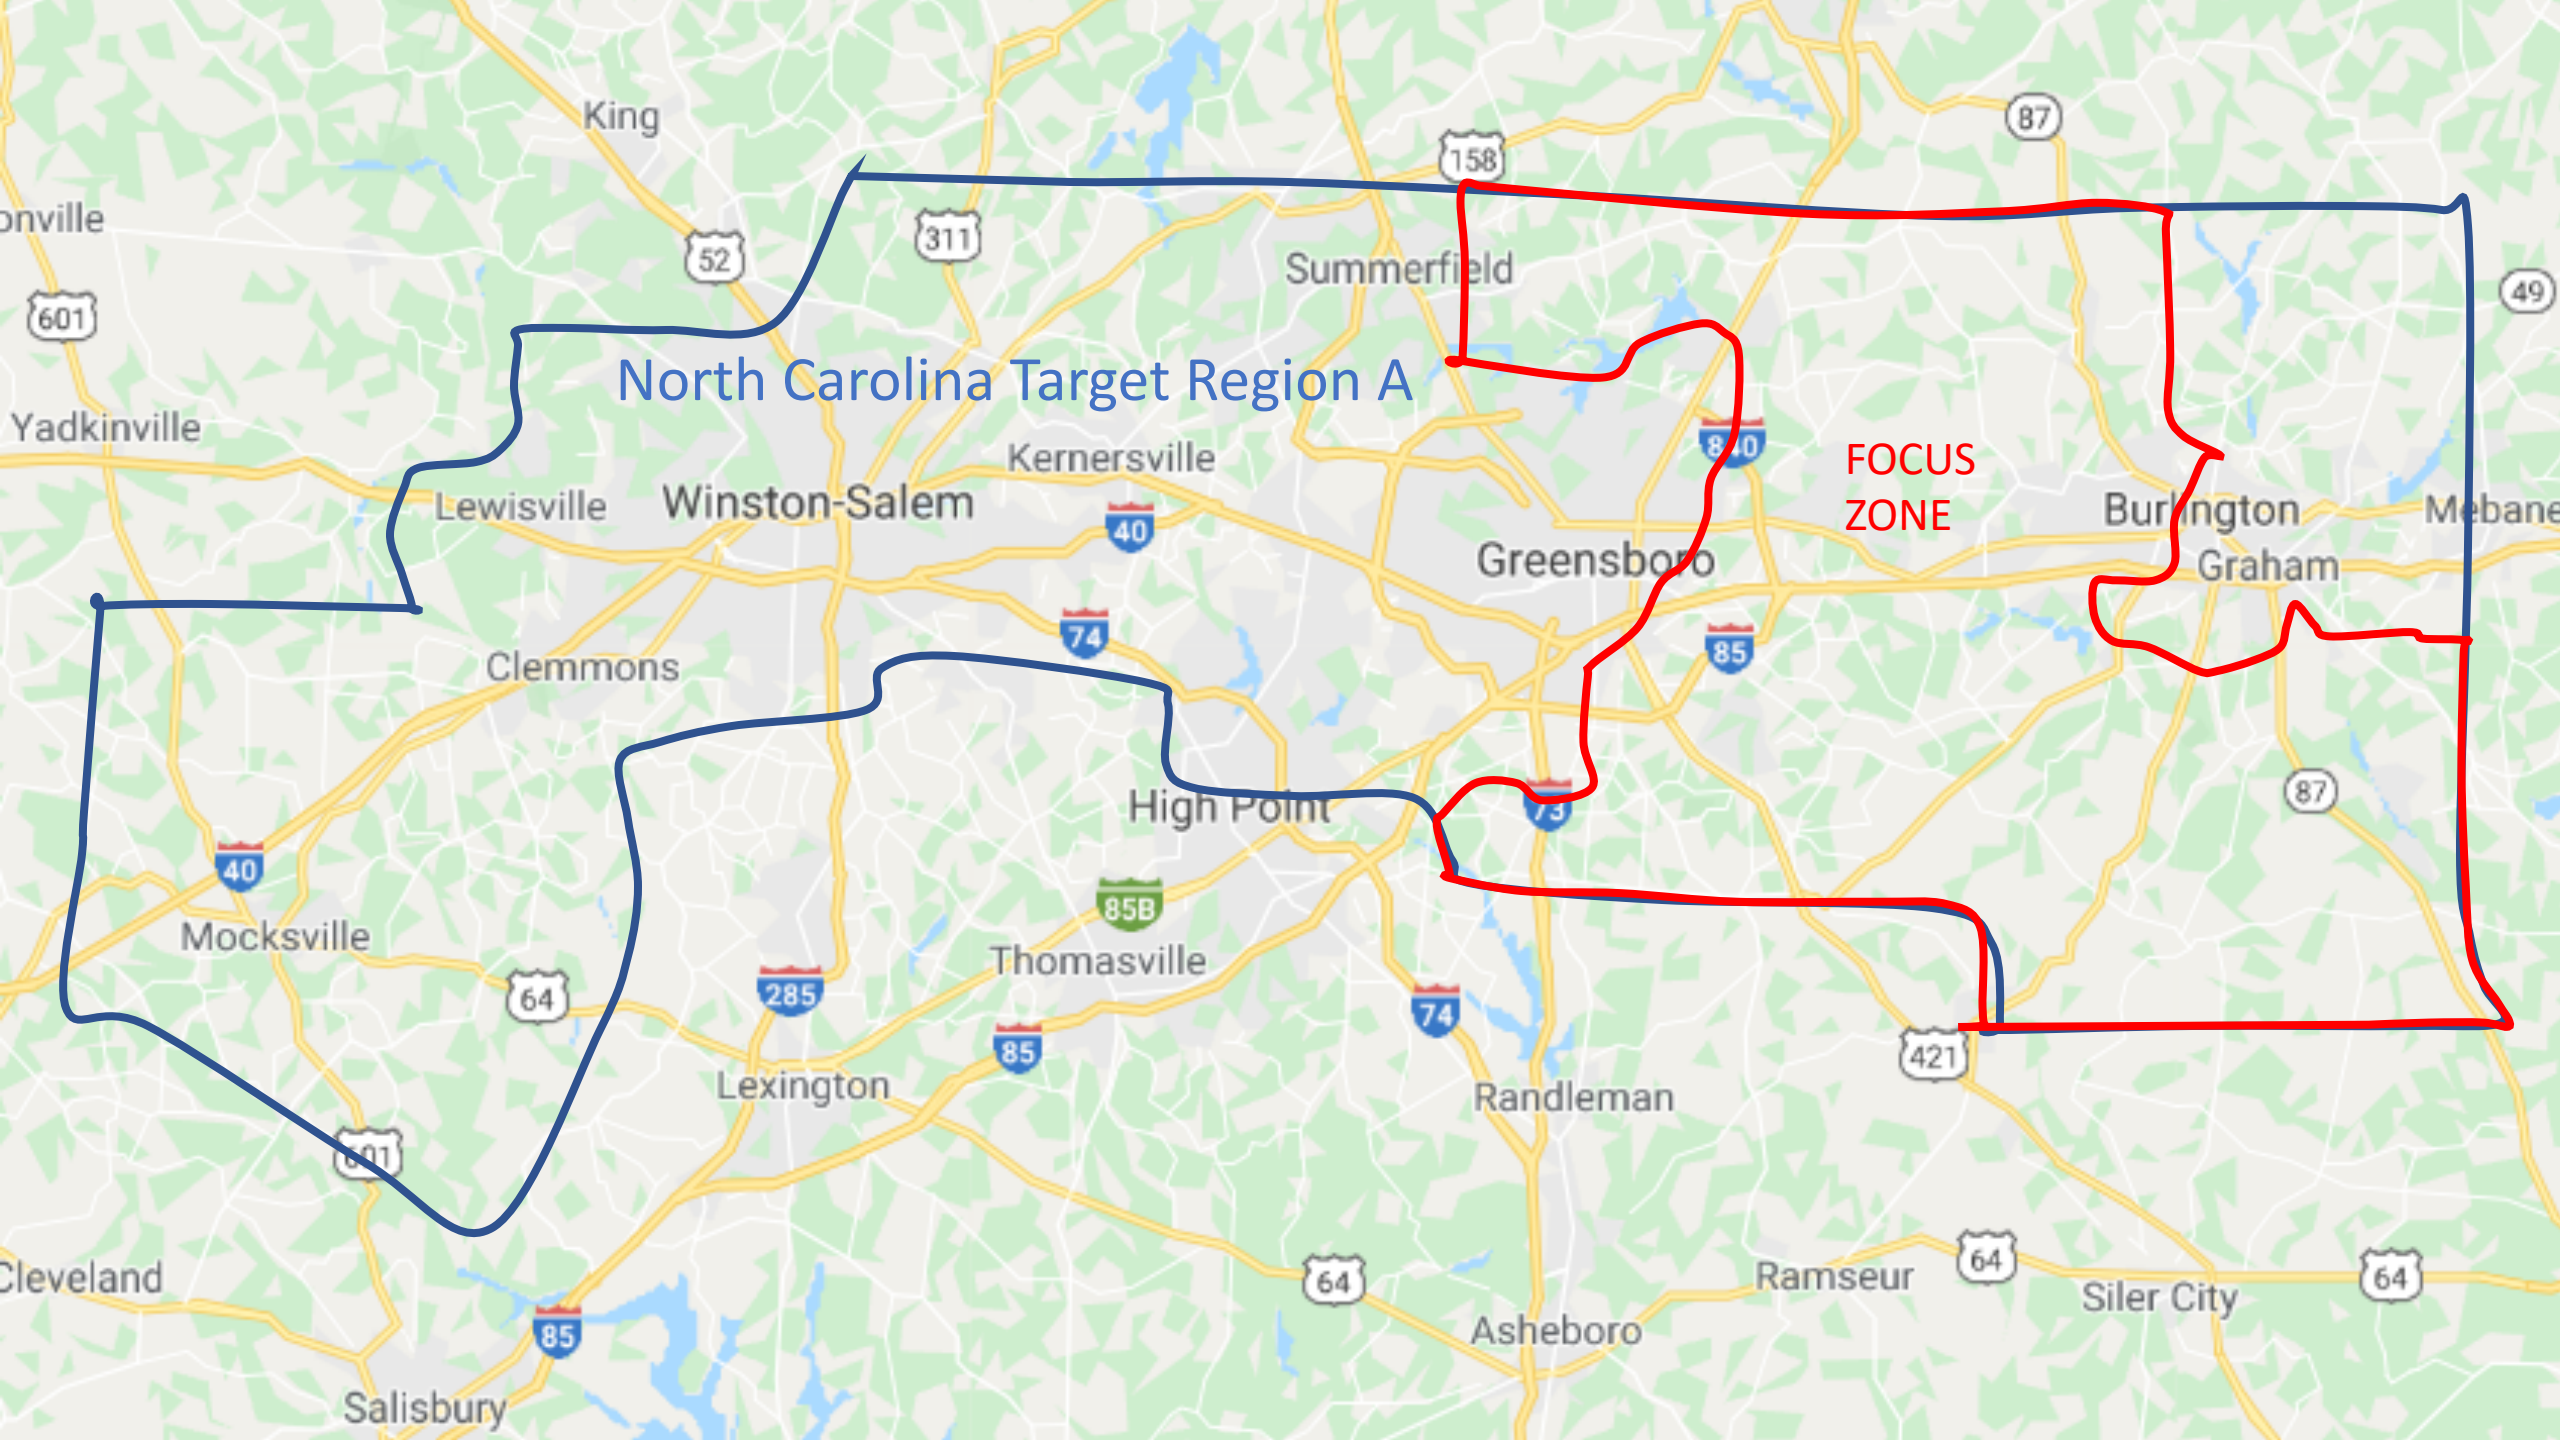

CaPA Target Regions

AZ, NC, GA & IA Target Regions

Public CaPA Target Region Maps AZ, NC, GA, IA

The following maps can be shared publicly

AZ Target
Regions B

North Carolina Target Region A

NC Target Region C

NC Target Region D

NC Target Region B

North Carolina Target Region A

FOCUS
ZONE

Uwharrie
National Forest

**FOCUS
ZONE**

**FOCUS
ZONE**

NC Target Region B

and nearby places

NC Target Region D

Denver
Davidson
Kannapolis
Lowesville
Huntersville
Concord
Mt Pleasant
Harrisburg
Charlotte
Belmont
Mt Holly
Midland
Stanfield
Mint Hill
Fairview
Matthews
Indian Trail
Unionville
Pineville
Weddington
Fort Mill
Indian Land
Tega Cay
Lake Norman
Lake Wylie

Scul Shoals
Experimental
Forest*

Iowa Target Region A

IA Target Region B

IA Target Region C

Iowa Target
Region C