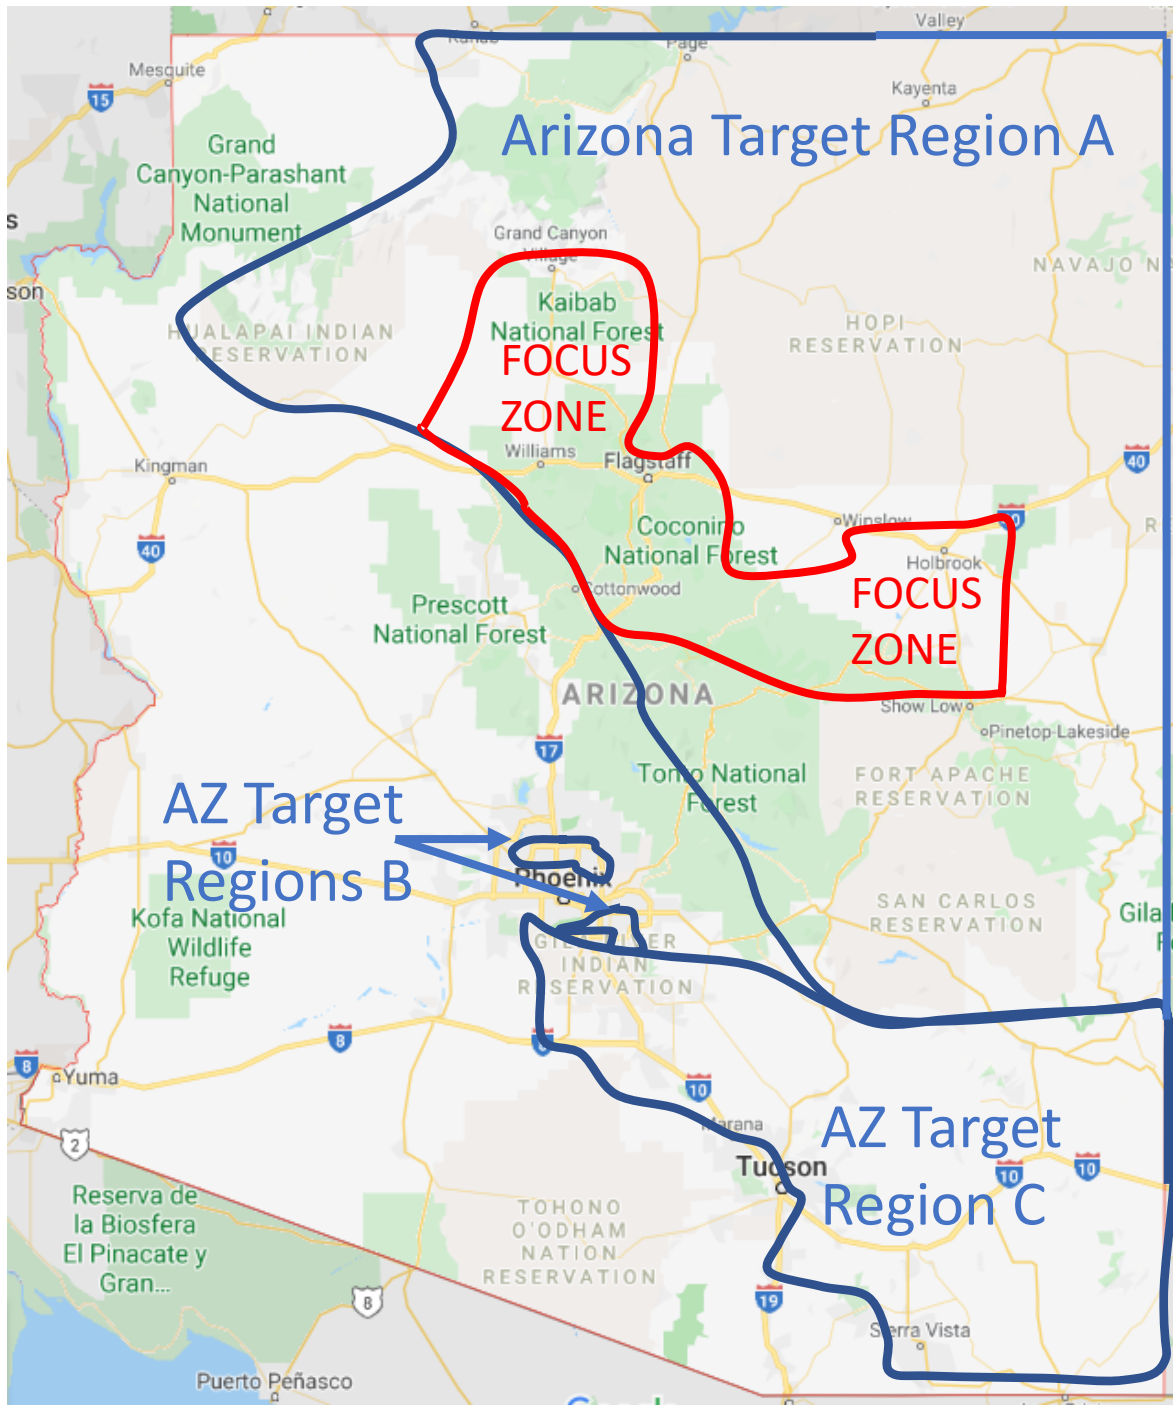

CaPA Target Regions

AZ, NC, GA & IA Target Regions

Public CaPA Target Region Maps AZ, NC, GA, IA

The following maps can be shared publicly

AZ Target
Regions B

North Carolina Target Region A

NC Target Region C

NC Target Region D

NC Target Region B

North Carolina Target Region A

FOCUS
ZONE

Uwharrie
National Forest

**FOCUS
ZONE**

**FOCUS
ZONE**

NC Target Region B

and nearby places

NC Target Region D

Denver
Davidson
Kannapolis
Lowesville
Huntersville
Concord
Mt Pleasant
Harrisburg
Charlotte
Belmont
Mt Holly
Midland
Stanfield
Mint Hill
Fairview
Matthews
Indian Trail
Unionville
Pineville
Weddington
Fort Mill
Indian Land
Tega Cay
Lake Norman
Lake Wylie