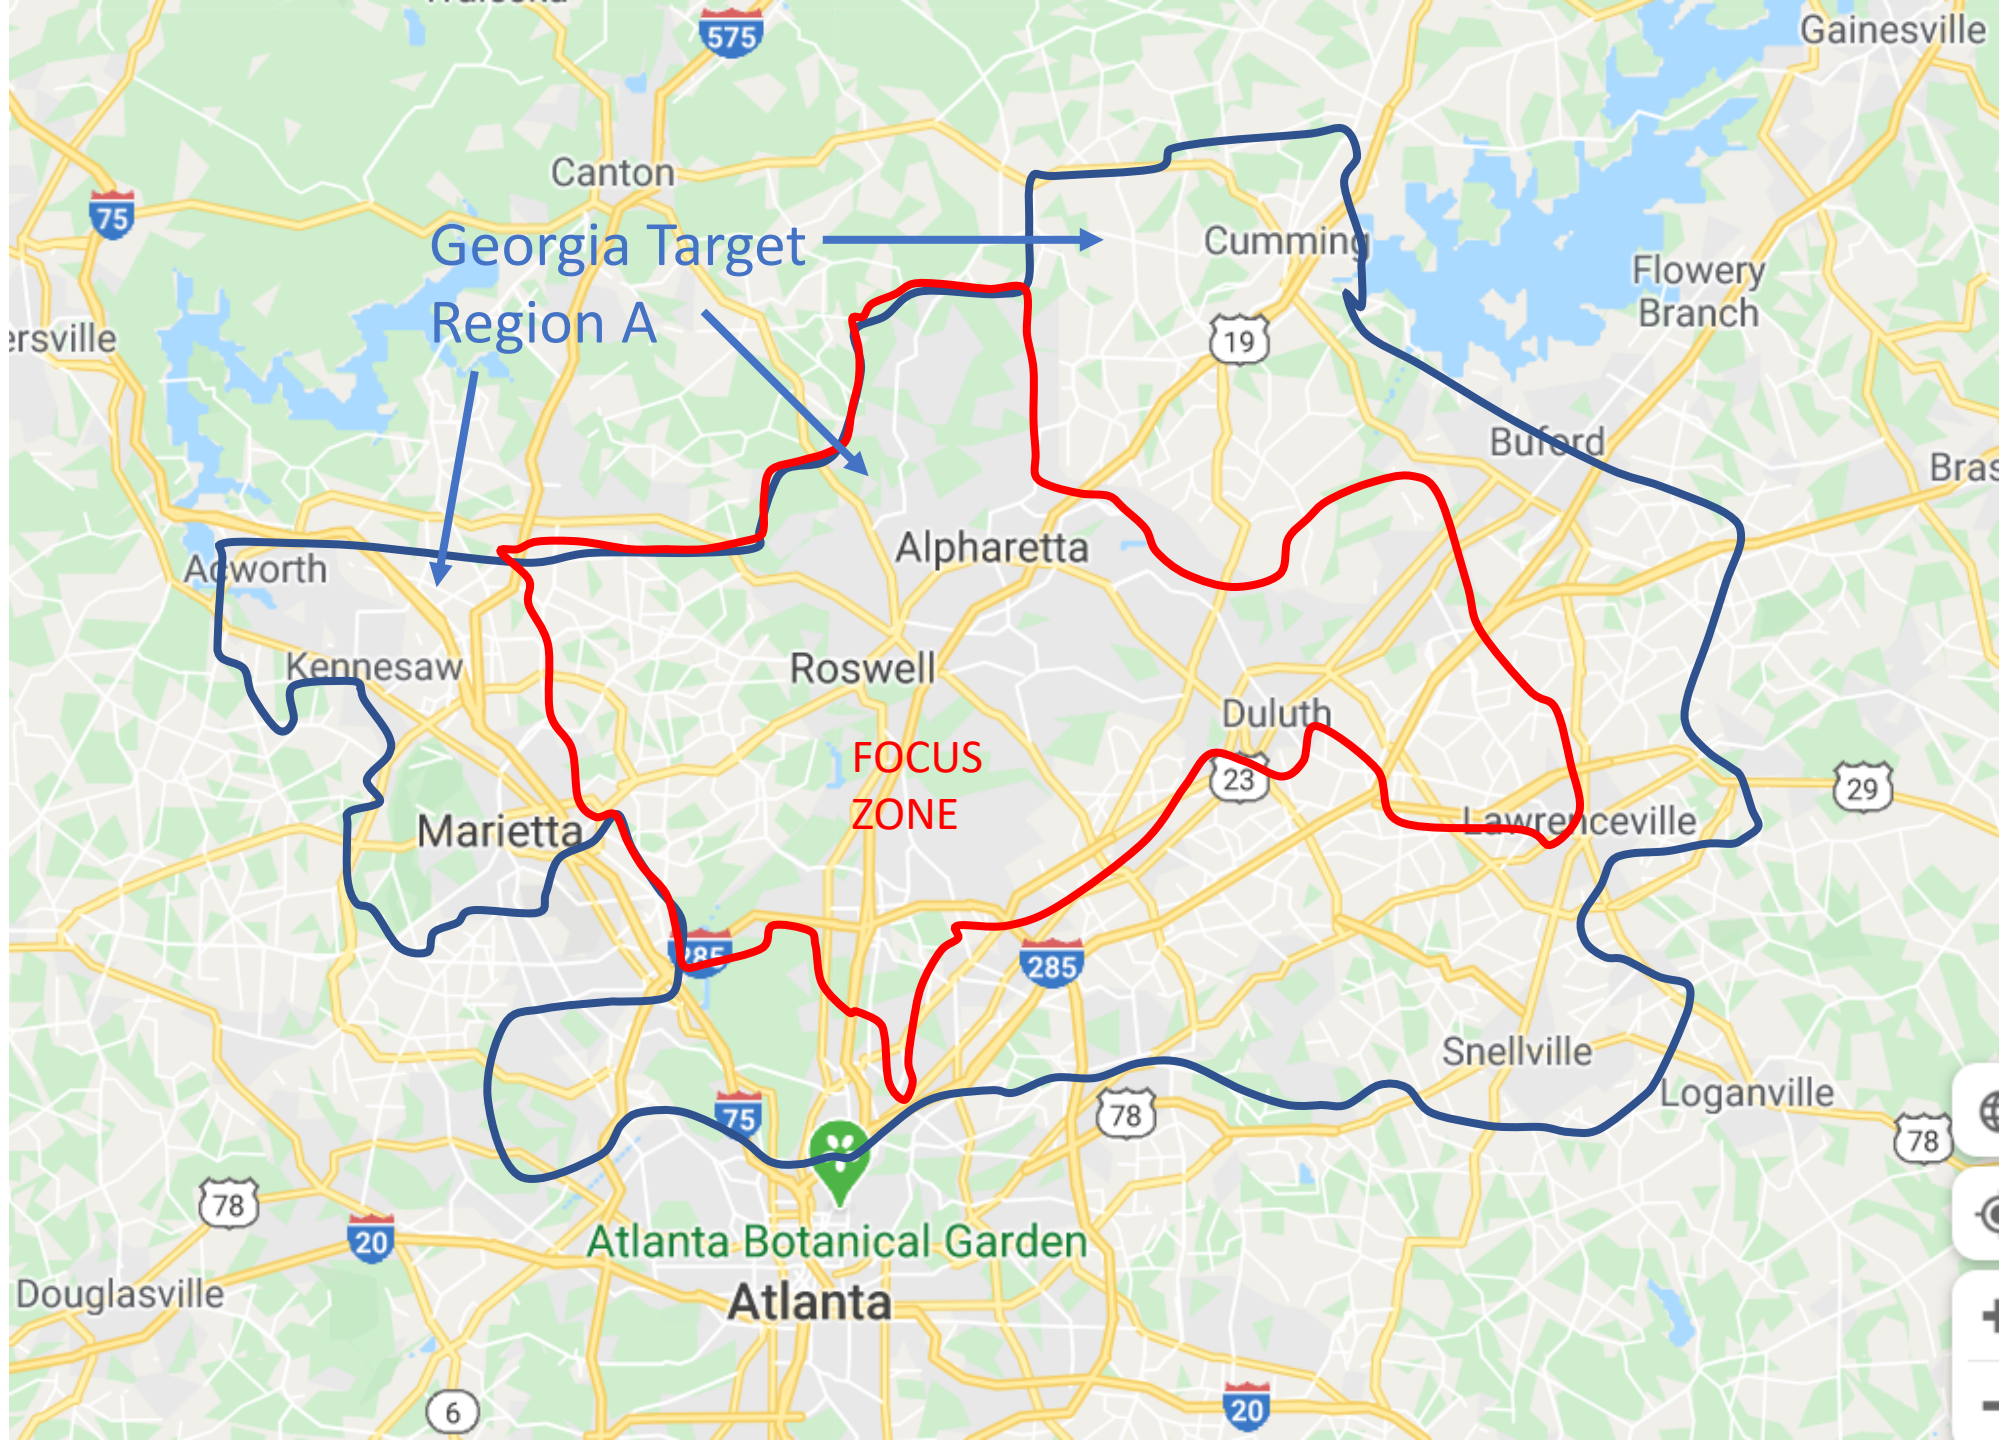

Georgia Target
Region A

FOCUS
ZONE

Atlanta Botanical Garden
Atlanta