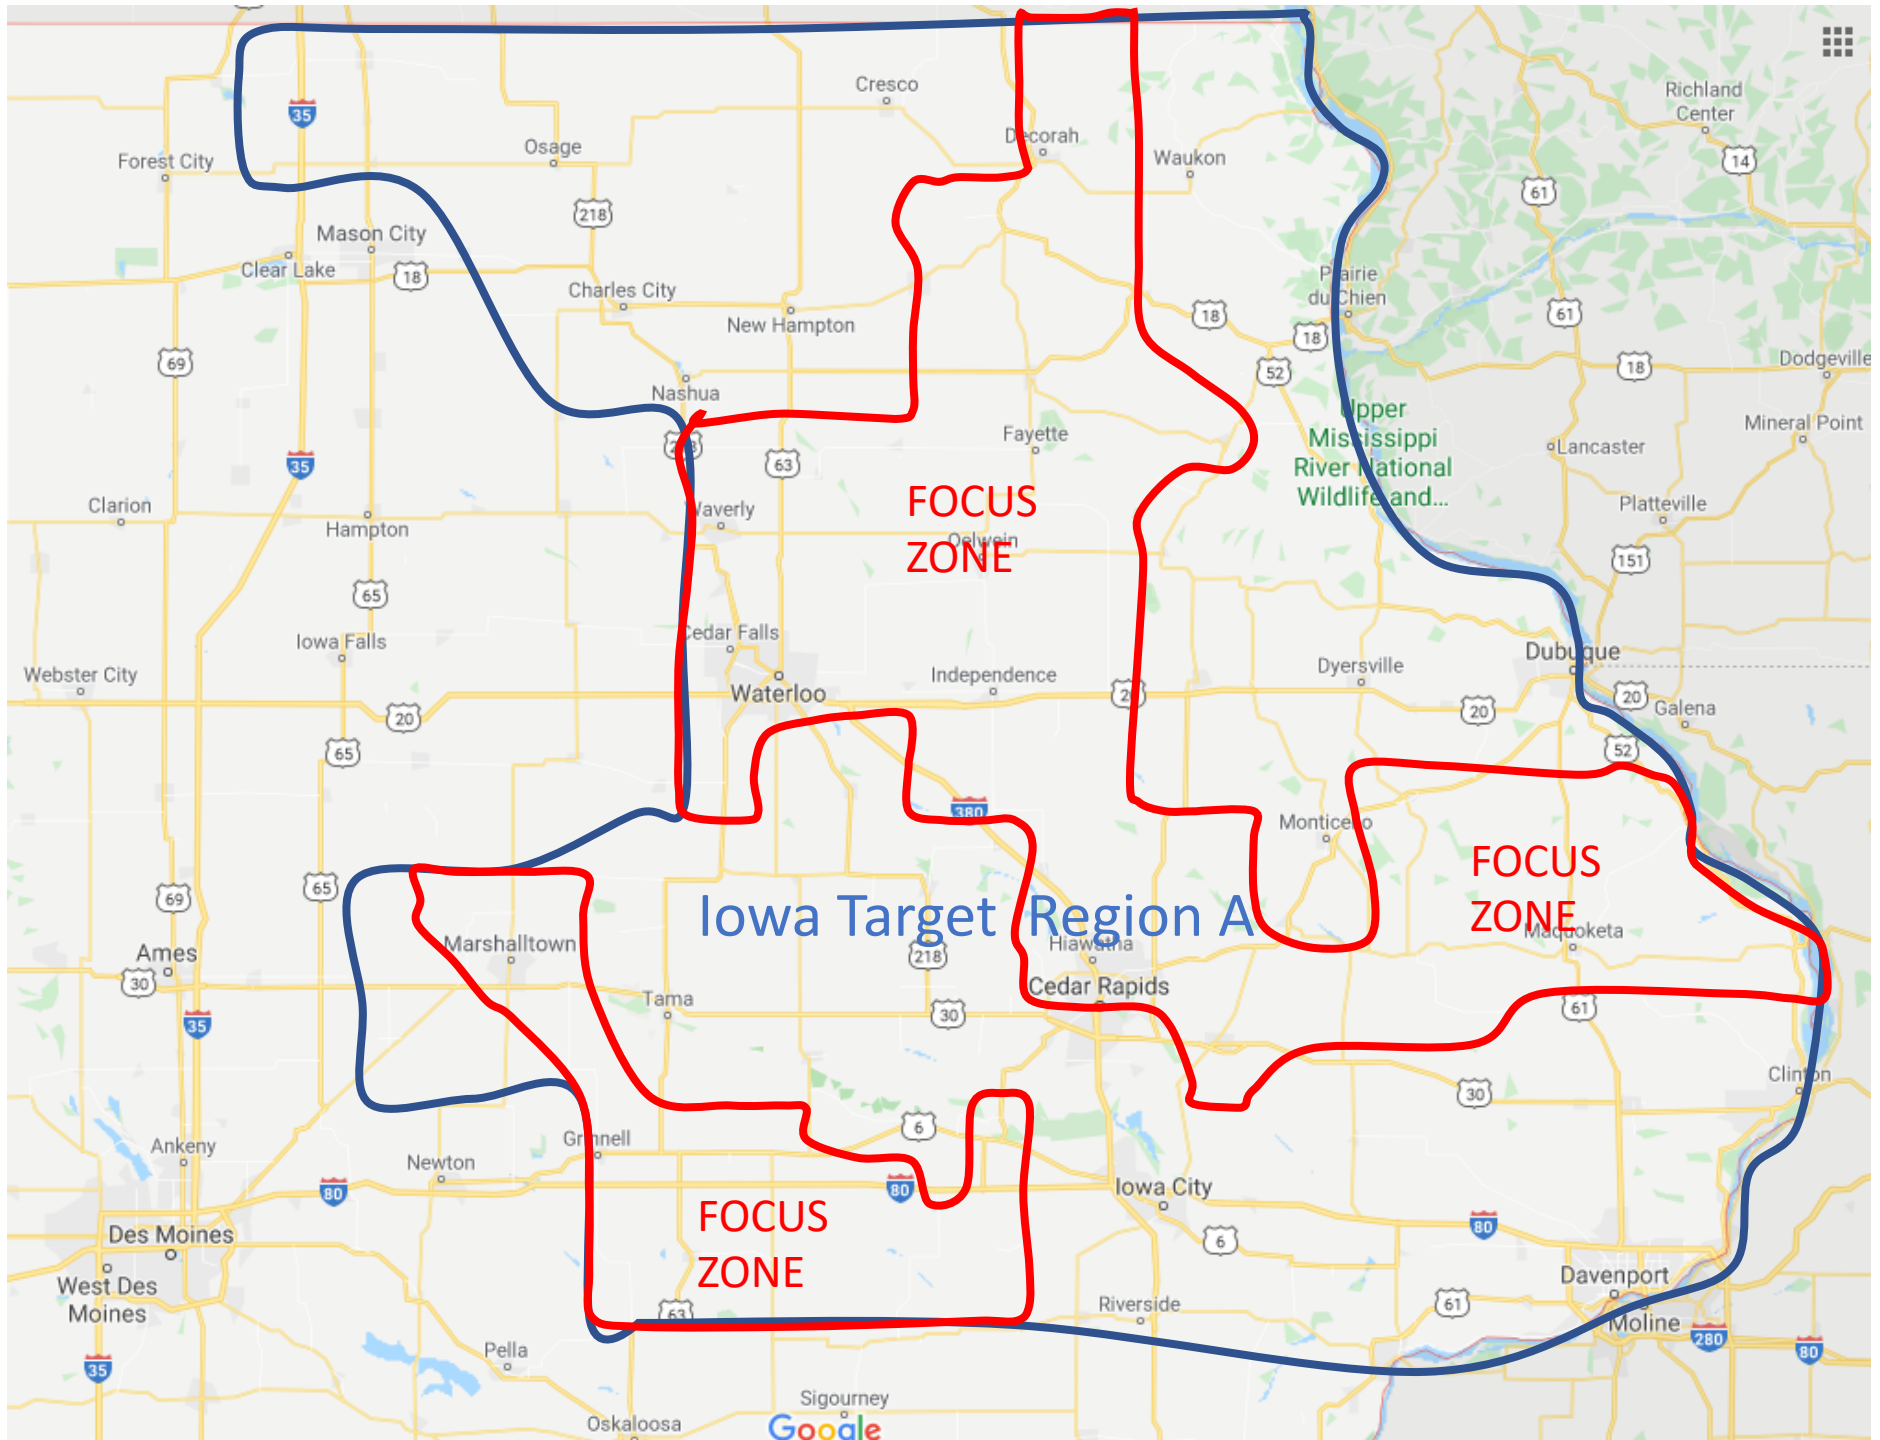

CaPA Target Regions

AZ, NC, GA & IA Target Regions

Public CaPA Target Region Maps AZ, NC, GA, IA

The following maps can be shared publicly

AZ Target
Regions B

North Carolina Target Region A

NC Target Region C

and nearby places

NC Target Region D

Denver
Davidson
Kannapolis
Lowesville
Huntersville
Concord
Mt Pleasant
Harrisburg
Charlotte
Belmont
Mt Holly
Midland
Stanfield
Mint Hill
Fairview
Matthews
Indian Trail
Unionville
Pineville
Weddington
Fort Mill
Indian Land
Tega Cay
Lake Norman
Lake Wylie

16
3
73
85
485
601
200
16
77
85
27
01
218
200
74
160
205

Google

Georgia Target
Region A

FOCUS
ZONE

Atlanta Botanical Garden
Atlanta

GA Target Region B

GA Target Region C

Google

Scul Shoals
Experimental
Forest*

Iowa Target Region A

IA Target Region B

IA Target Region C

Iowa Target
Region C