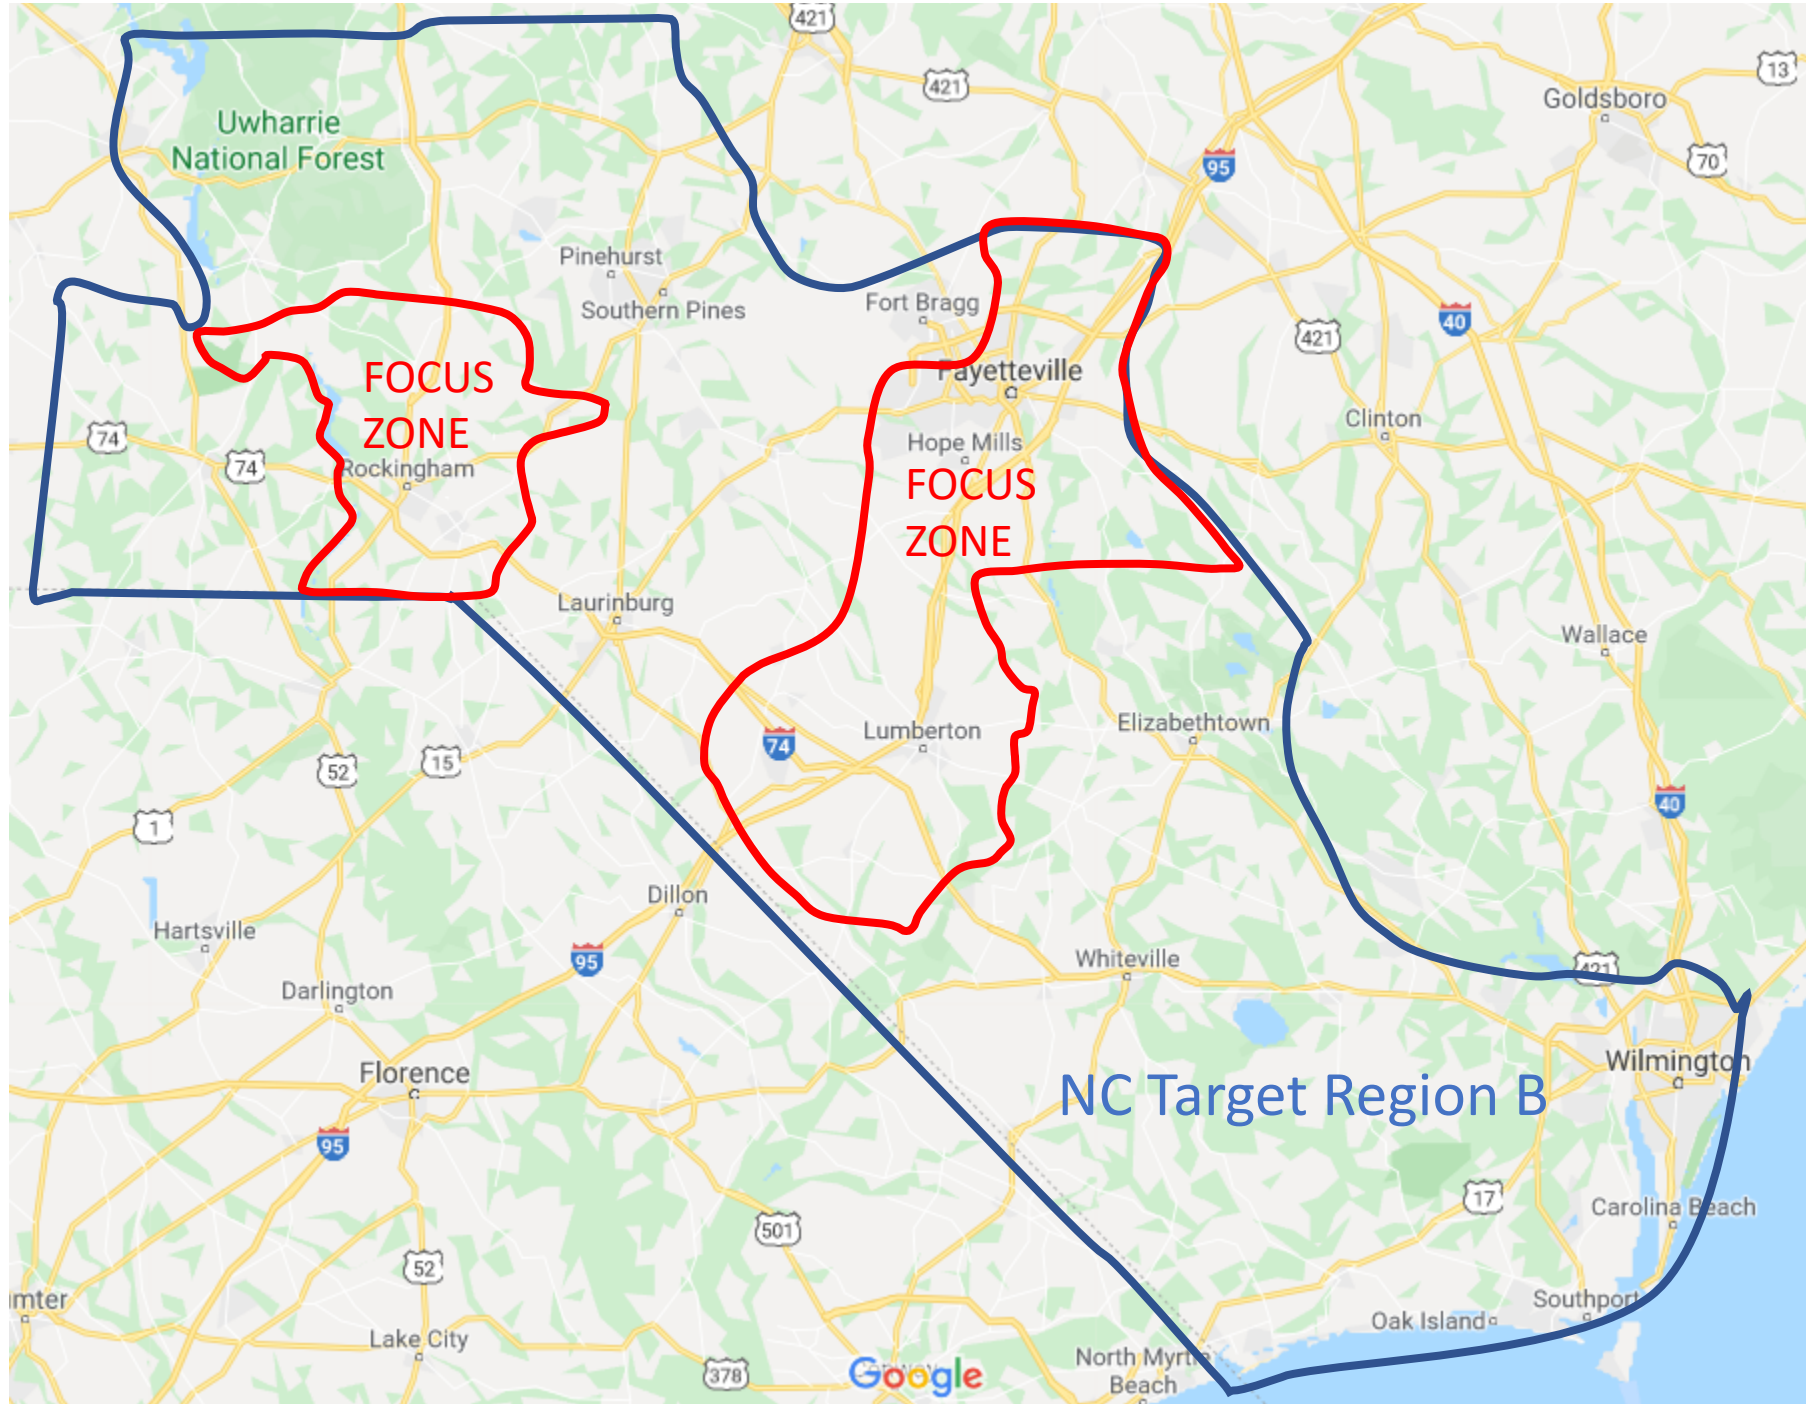

CaPA Target Regions

AZ, NC, GA & IA Target Regions

Public CaPA Target Region Maps AZ, NC, GA, IA

The following maps can be shared publicly

AZ Target
Regions B

North Carolina Target Region A

NC Target Region C

NC Target Region D

NC Target Region B

North Carolina Target Region A

FOCUS
ZONE

Uwharrie
National Forest

**FOCUS
ZONE**

**FOCUS
ZONE**

NC Target Region B

and nearby places

NC Target Region D

Denver
Davidson
Kannapolis
Lowesville
Huntersville
Concord
Mt Pleasant
Harrisburg
Charlotte
Belmont
Mt Holly
Midland
Stanfield
Mint Hill
Fairview
Matthews
Indian Trail
Unionville
Pineville
Weddington
Fort Mill
Indian Land
Tega Cay
Lake Norman
Lake Wylie

Scul Shoals
Experimental
Forest*

Iowa Target Region A

IA Target Region B

IA Target Region C

Iowa Target
Region C