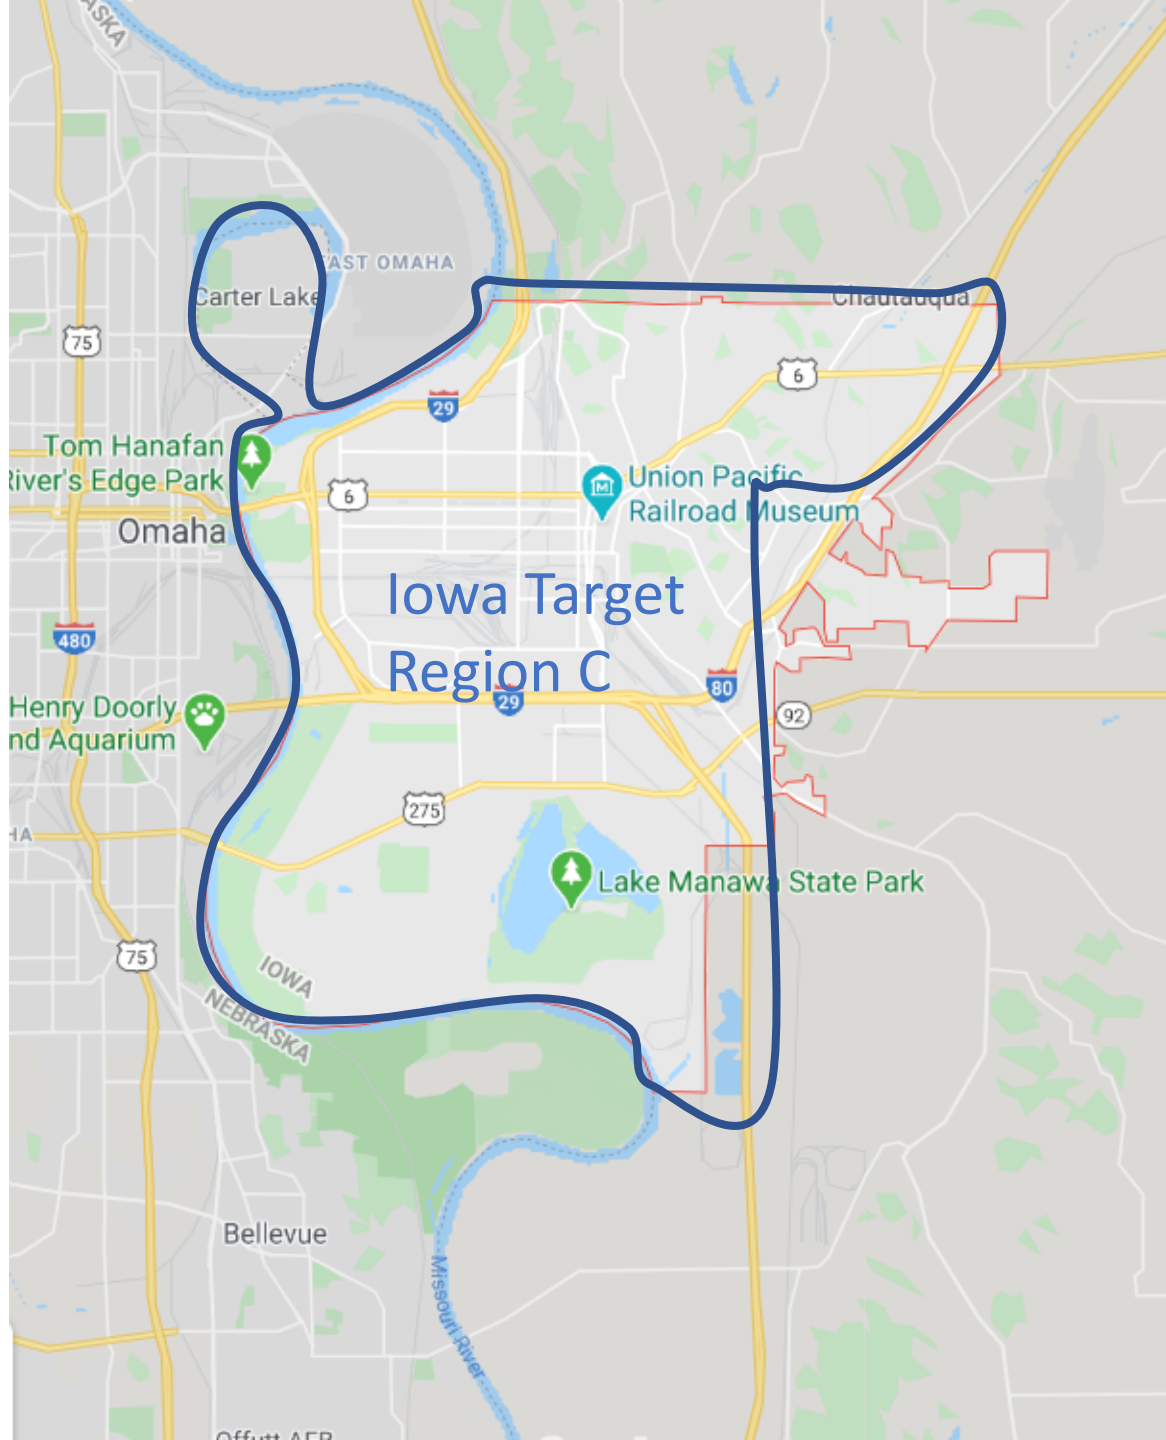

CaPA Target Regions

AZ, NC, GA & IA Target Regions

Public CaPA Target Region Maps AZ, NC, GA, IA

The following maps can be shared publicly

AZ Target
Regions B

North Carolina Target Region A

NC Target Region C

and nearby places

NC Target Region D

Denver
Davidson
Kannapolis
Lowesville
Huntersville
Concord
Mt Pleasant
Harrisburg
Charlotte
Belmont
Mt Holly
Midland
Stanfield
Mint Hill
Fairview
Matthews
Indian Trail
Unionville
Pineville
Weddington
Fort Mill
Indian Land
Tega Cay
Lake Norman
Lake Wylie

16
3
73
85
485
601
200
16
77
85
27
01
218
200
74
160
205

Google

Georgia Target
Region A

FOCUS
ZONE

Atlanta Botanical Garden
Atlanta

GA Target Region B

GA Target Region C

Google

Scul Shoals
Experimental
Forest*

Iowa Target Region A

IA Target Region B

IA Target Region C

Iowa Target
Region C