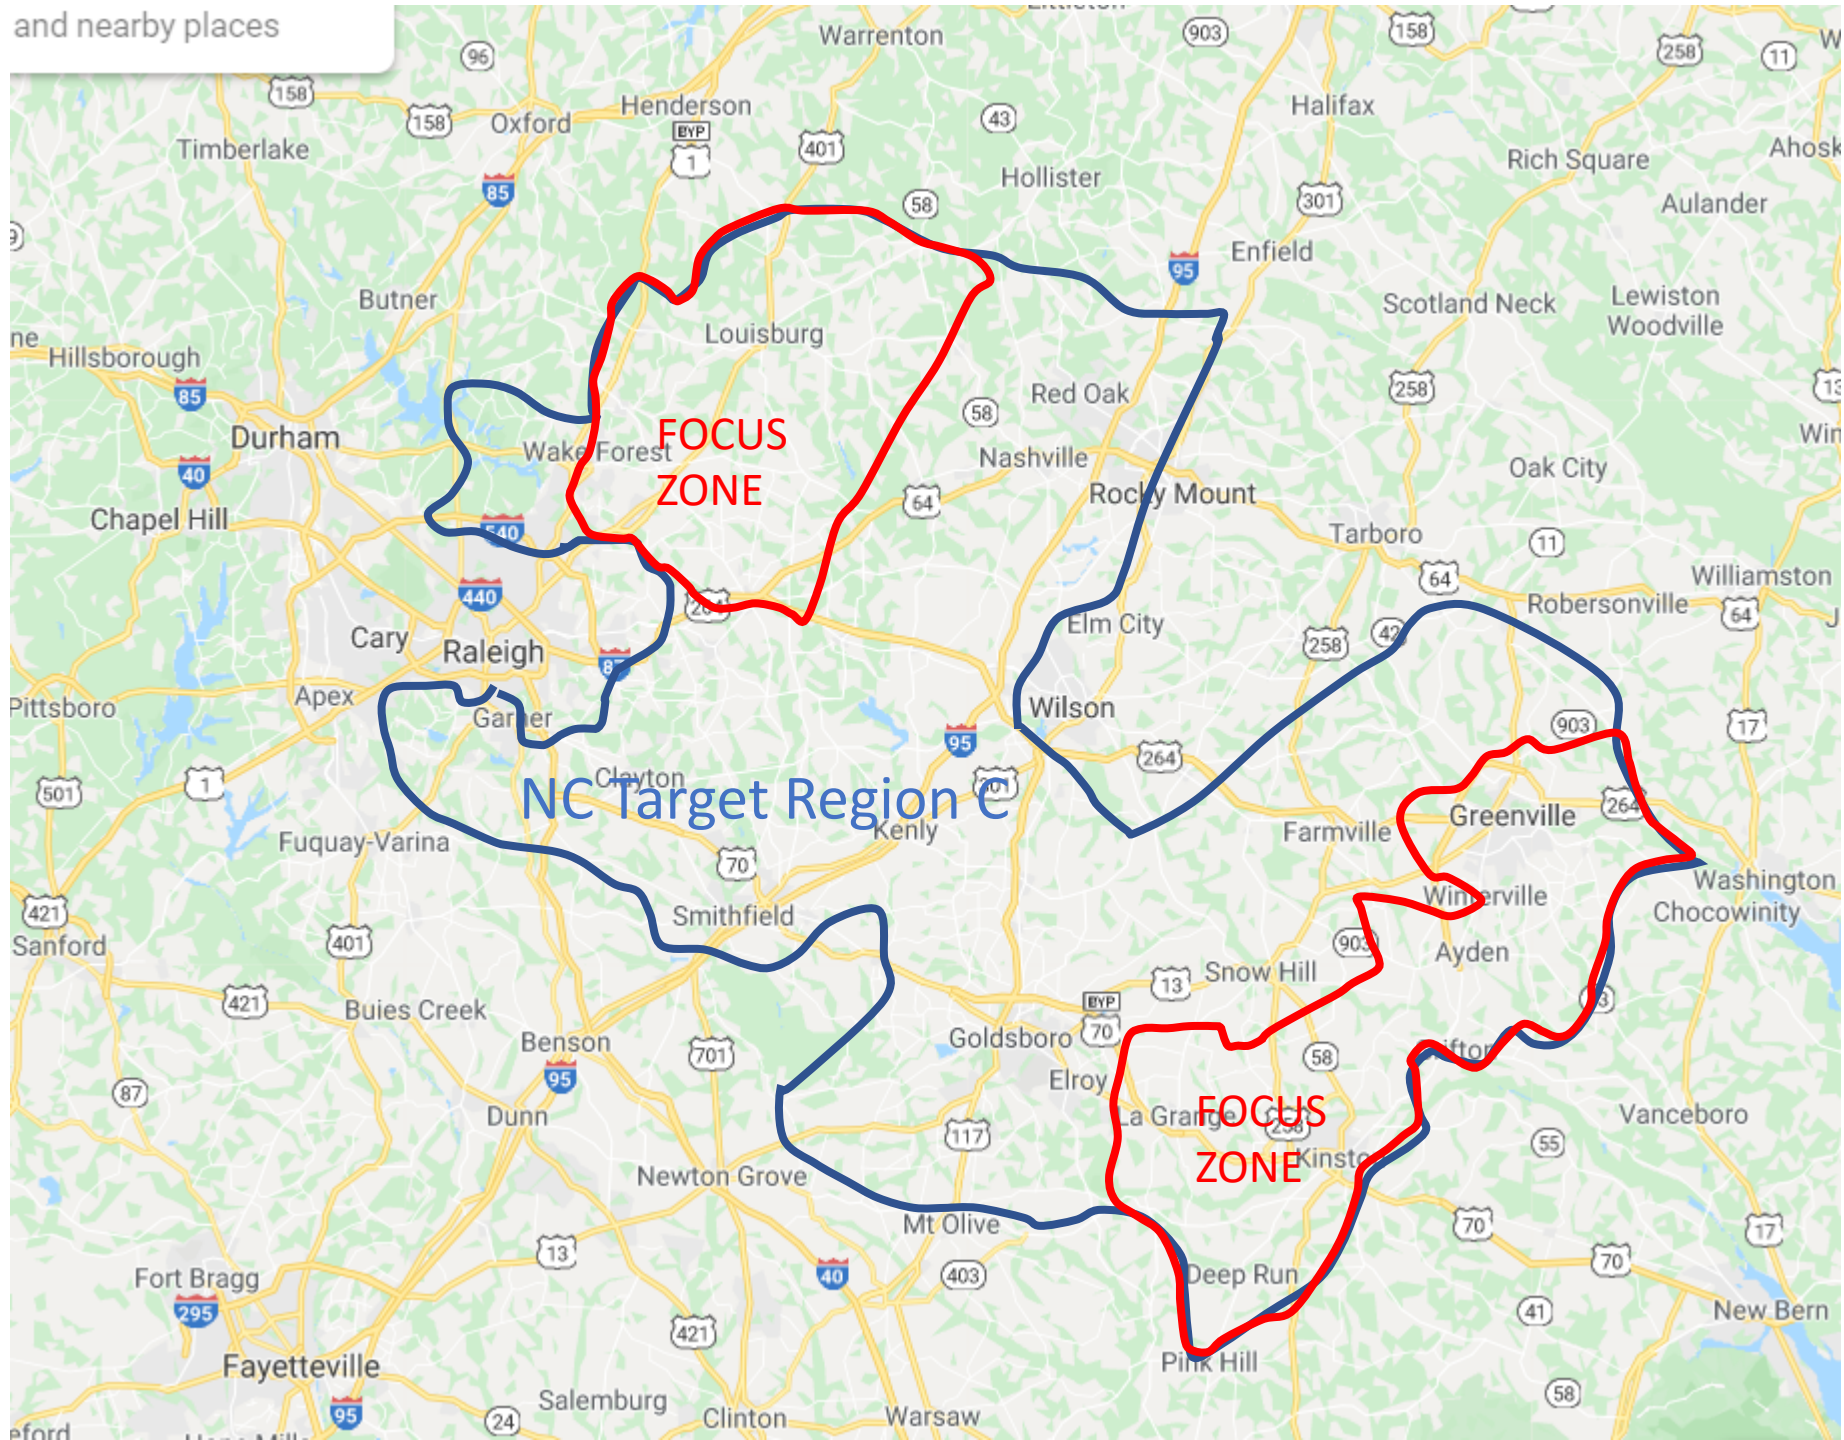

CaPA Target Regions

AZ, NC, GA & IA Target Regions

Public CaPA Target Region Maps AZ, NC, GA, IA

The following maps can be shared publicly

AZ Target
Regions B

North Carolina Target Region A

NC Target Region C

NC Target Region D

NC Target Region B

North Carolina Target Region A

FOCUS
ZONE

Uwharrie
National Forest

**FOCUS
ZONE**

**FOCUS
ZONE**

NC Target Region B

and nearby places

NC Target Region D

Denver
Davidson
Kannapolis
Lowesville
Huntersville
Concord
Mt Pleasant
Harrisburg
Charlotte
Belmont
Mt Holly
Midland
Stanfield
Mint Hill
Fairview
Matthews
Indian Trail
Unionville
Pineville
Weddington
Fort Mill
Indian Land
Tega Cay
Lake Norman
Lake Wylie

Scul Shoals
Experimental
Forest*

Iowa Target Region A

IA Target Region B

IA Target Region C

Iowa Target
Region C