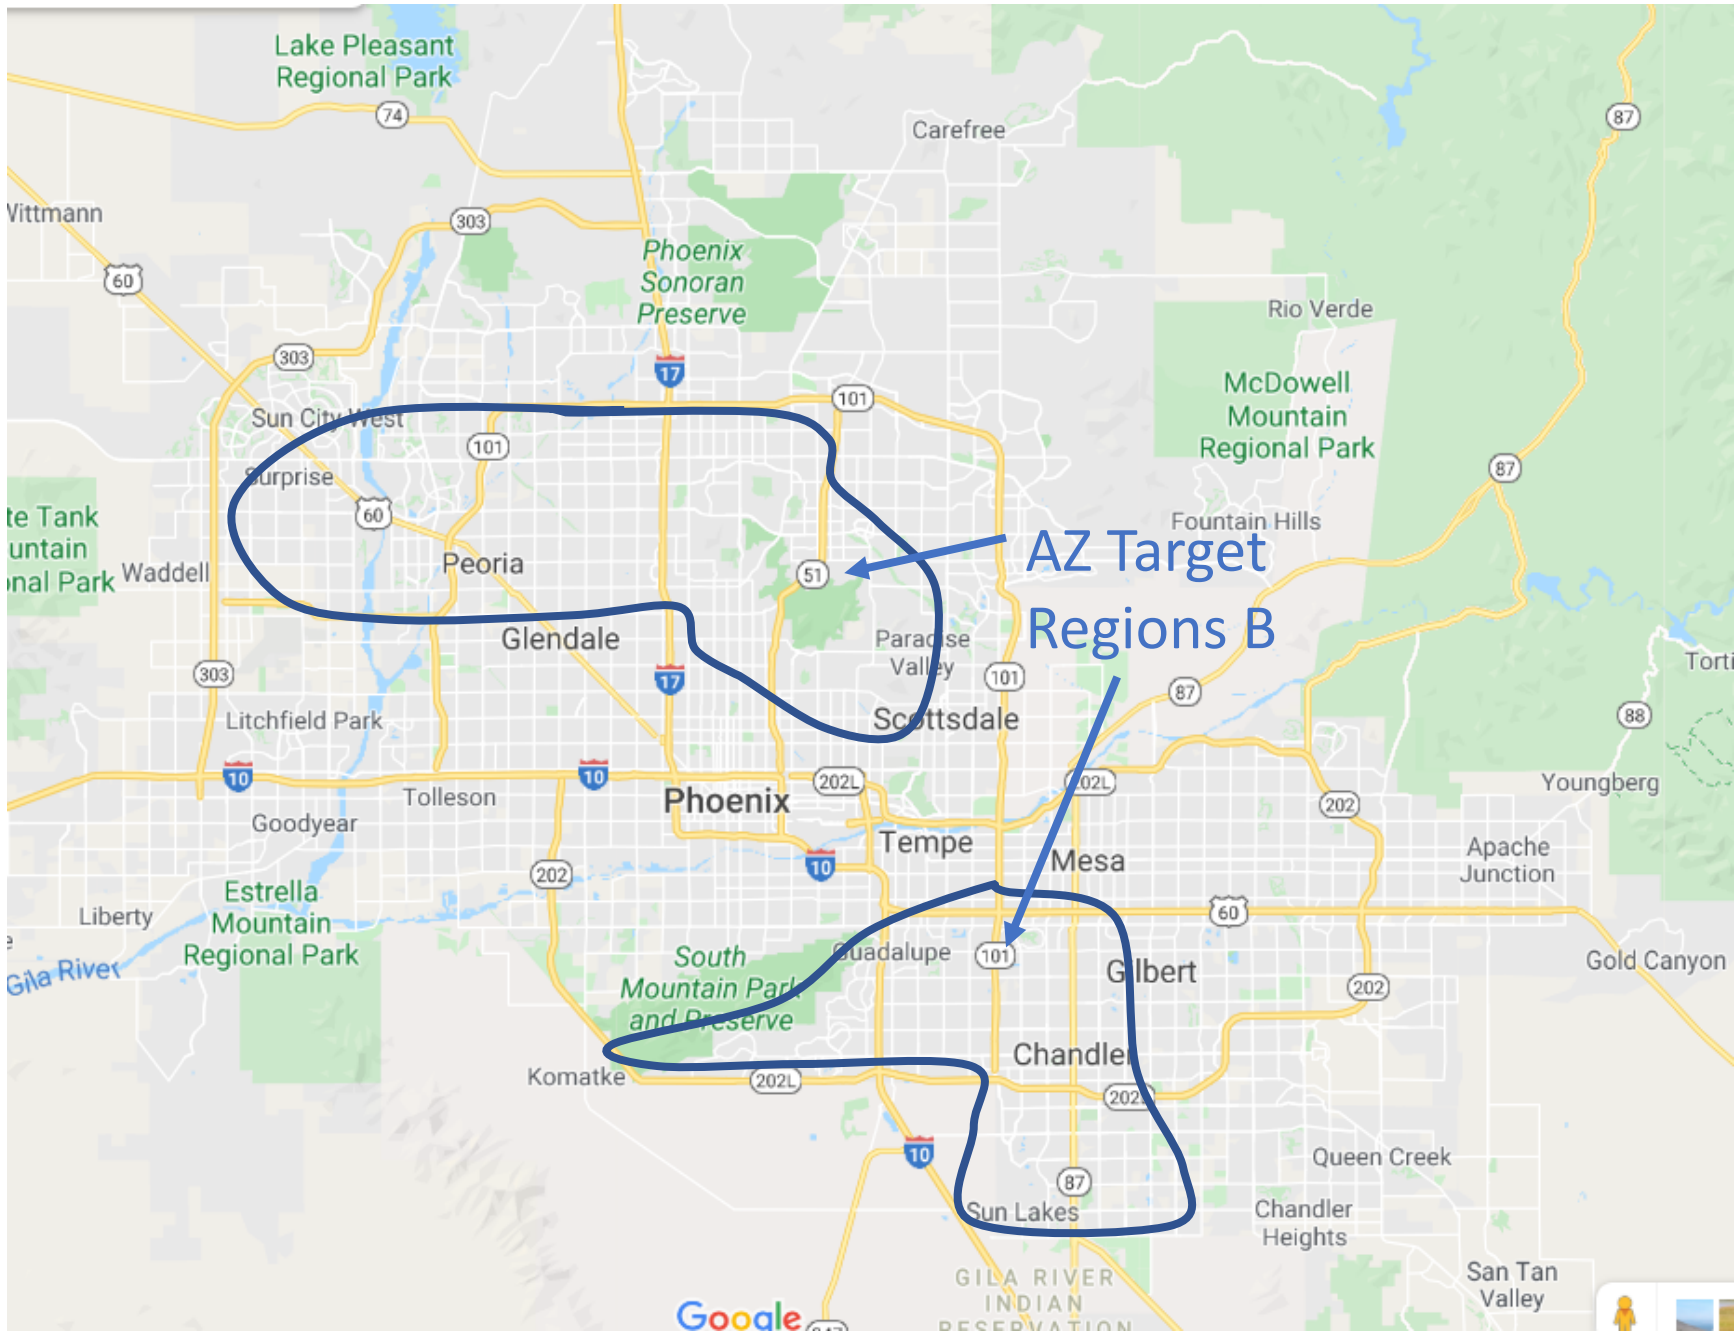

CaPA Target Regions

AZ, NC, GA & IA Target Regions

Public CaPA Target Region Maps AZ, NC, GA, IA

The following maps can be shared publicly

AZ Target
Regions B

North Carolina Target Region A

NC Target Region C

NC Target Region D

NC Target Region B

North Carolina Target Region A

FOCUS
ZONE

Uwharrie
National Forest

**FOCUS
ZONE**

**FOCUS
ZONE**

NC Target Region B

and nearby places

NC Target Region D

Denver
Davidson
Kannapolis
Lowesville
Huntersville
Concord
Mt Pleasant
Harrisburg
Charlotte
Belmont
Mt Holly
Midland
Stanfield
Mint Hill
Fairview
Matthews
Indian Trail
Unionville
Pineville
Weddington
Fort Mill
Indian Land
Tega Cay
Lake Norman
Lake Wylie

Scul Shoals
Experimental
Forest*

Iowa Target Region A

IA Target Region B

IA Target Region C

Iowa Target
Region C